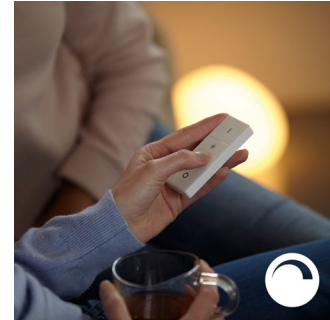

Installation free dimming

Experience guaranteed smooth dimming with Philips Hue. Not too bright. Not too dark. Just right. No need for wires, an electrician or installation