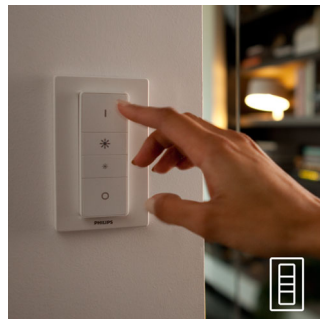

Hue dimmer switch included

Control your Philips Hue lights without using your smartphone or tablet. With the included

wireless switch, you can turn your lights on/off, switch between 4 preset light settings and dim to the right