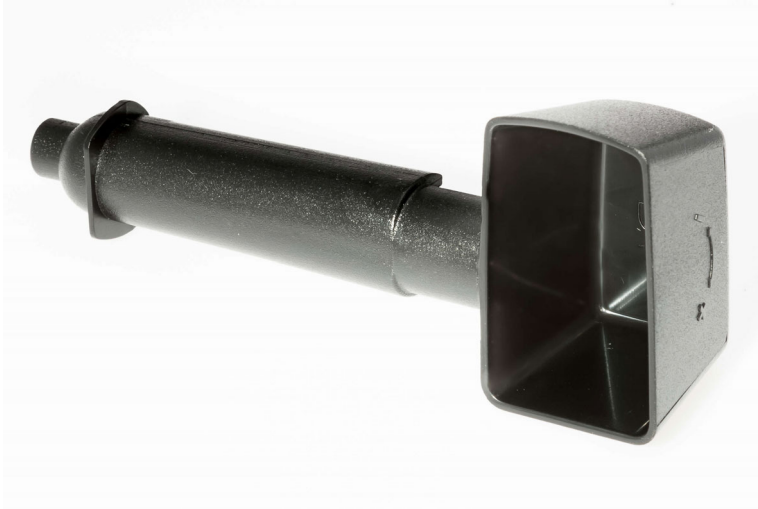

Philips
Coffee measuring
scoop

- For Espresso machines
- Black
- Not dishwasher-proof

CP0164

Coffee measuring scoop

Please check specifications for compatible product

This handy plastic coffee measuring scoop helps you to dose your coffee. The end of the scoop functions as a grind setting key to adjust the settings of the grinder. Compatible with Espresso machines with a pre-ground coffee function.

Ease of using Philips spare parts

- Easily renew your product with original Philips parts

PHILIPS

Coffee measuring scoop
For Espresso machines Black, Not dishwasher-proof

CP0164/01

Specifications

Highlights

Replaceable part

- Fits Coffee Product: HD8662/01, HD8753/84, HD8855/01, HD8855/09, HD8856/08, HD8900/11
- Fits product type: EP5360, EP5361, EP5365, EP5960, EP5961

Suitable for:

- XELSIS Model Year 2017: SM7580/00, SM7581/00, SM7680/00, SM7682/00, SM7683/00, SM7684/00, SM7685/00, SM7686/00, SM7581/04, SM7684/04, SM7685/04, SM7685/07