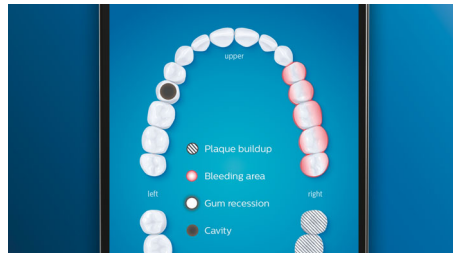

Focus areas and goal-setting

If you identify specific spots in a patient's mouth that need more attention due to plaque buildup, gum recession or any other issue, DiamondClean Smart can help them tackle those trouble areas. Patients can highlight these spots in their personalized 3D mouth-map within the Philips Sonicare app, and they will receive reminders to give these areas the extra care they need each time they brush. The Philips Sonicare app maintains a running history of their brushing data, so patients can easily review their performance, track their progress and work to improve their daily oral care routine.