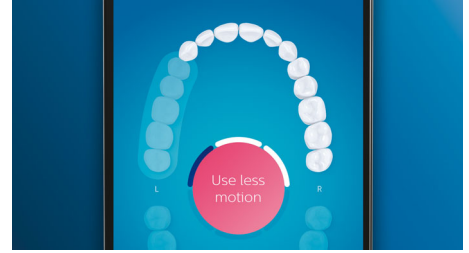

Premium White brush head

Premium White is our best brush head for removing stains. With its densely packed central stain removal bristles, it's clinically proven to remove up to 5x more stains* in just three days.

TongueCare+ tongue brush

With 240 elastomer MicroBristles, the TongueCare+ tongue brush is specifically designed to clean the soft and porous surface of the tongue. The flexible MicroBristles contour to and gently clean around the ridges and grooves, to remove bacteria buildup and drive our bacteria-killing BreathRx tongue spray deeper. The compact shape allows patients to comfortably clean the entire tongue.

Focus areas and goal-setting

If you identify specific spots in a patient's mouth that need more attention due to plaque buildup, gum recession or any other issue, DiamondClean Smart can help them tackle those trouble areas. Patients can highlight these spots in their personalized 3D mouth-map within the Philips Sonicare app, and they will receive reminders to give these areas the extra care they need each time they brush. The Philips Sonicare app maintains a running history of their brushing data, so patients can easily review their performance, track their progress and work to improve their daily oral care routine.

Location sensor

DiamondClean Smart's location sensor shows patients where they're brushing too little for better coverage. If there are spots your patients consistently miss when they're brushing, the location sensor will bring them to their attention.