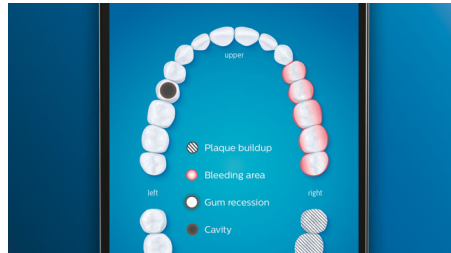

Care for your gums

Click on the Premium Gum Care brush head to improve your gum health. Its smaller size and targeted gum line bristles deliver gentle yet effective cleaning along the gum line, where gum disease starts. It's clinically proven to deliver up to 100% less gum inflammation* and up to 7x healthier gums in just two weeks.*

Whiter teeth, fast

Click on the Premium White brush head to remove surface stains and reveal your whitest smile. With its densely packed central stain removal bristles, it's clinically proven to

remove up to 100% more stains in just three days.**

TongueCare+ tongue brush

Click on the TongueCare+ tongue brush to gently remove odor-causing bacteria from the pores of your tongue. Its 240 specially designed MicroBristles get between all your tongue's ridges and grooves to remove bacteria and debris that lead to bad breath. Team with our antibacterial BreathRx tongue spray for superior cleaning and super fresh breath.

Focus areas and goal-setting

Any trouble areas your dentist has pointed out? We'll highlight them on your in-app 3D mouth map, and remind you to pay extra attention to these areas.

Never miss a spot

Thanks to our smart location sensor, you'll always know where you've brushed, and where