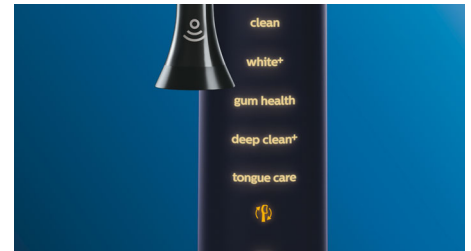

BrushSync mode pairing

Wondering which mode and intensity you should use? Wonder no longer. A microchip in your brush head tells your DiamondClean Smart which one you're using. So if you click on a gum-care brush head, for example, your toothbrush knows to select the optimal mode and intensity to provide a gentle yet effective care for your gums. All you need to do is to press the power button.