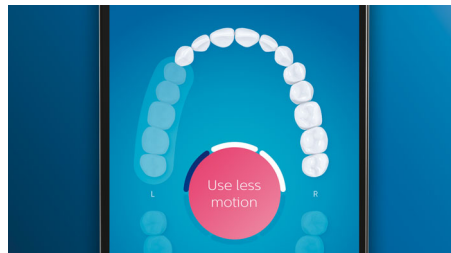

TongueCare+ tongue brush

Click on the TongueCare+ tongue brush to gently remove odor-causing bacteria from the pores of your tongue. Its 240 specially designed MicroBristles get between all your tongue's ridges and grooves to remove bacteria and debris that lead to bad breath. Team with our antibacterial BreathRx tongue spray for superior cleaning and super fresh breath.

Focus areas and goal-setting

Any trouble areas your dentist has pointed out? We'll highlight them on your in-app 3D mouth map, and remind you to pay extra attention to these areas.

Never miss a spot

Thanks to our smart location sensor, you'll always know where you've brushed, and where

you haven't. Real-time tracking on the Philips Sonicare app that lets you know when you've achieved a thorough clean, and coaches you to be a better, more mindful brusher.

Easy does it

With an electric toothbrush, you let the brush do the work. We've built a scrubbing sensor into your handle as a gentle reminder to reduce scrubbing. This way, you can improve your technique and get a gentler, more effective clean.