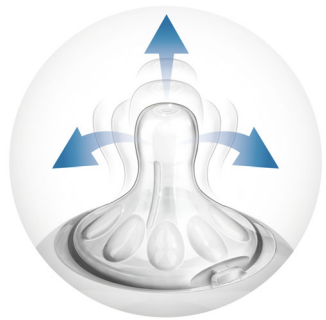

This bottle is BPA free*

The Philips Avent Natural bottle is made of BPA free* material (polypropylene).

Simple to use and clean

Wide bottle neck makes filling and cleaning easy. Only a few parts for quick and simple assembly.

Unique comfort petals

Petals inside the nipple increase softness and flexibility without nipple collapse. Your baby will enjoy a more comfortable and contented feed.

Different sizes

The Philips Avent Natural bottle is available in 4 sizes: 2oz/60ml, 4oz/125ml, 9oz/260ml and 11oz/330ml. Bottles are available in single and multi packs.