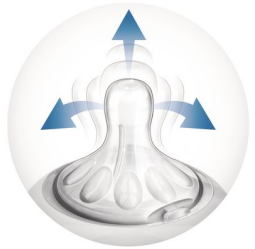

Vents air away from your baby's tummy

- Advanced anti-colic system with innovative twin valve

Easy to hold and grip in any direction

- Ergonomic shape for maximum comfort
- Simple to use and clean, quick and easy assembly

asimpleswitch.com

Highlights

Natural latch on

The wide breast shaped nipple promotes natural latch on similar to the breast, making it easy for your baby to combine breast and bottle feeding.

Unique comfort petals

Petals inside the nipple increase softness and flexibility without nipple collapse. Your baby will enjoy a more comfortable and contented feed.

Advanced anti-colic valve

Innovative twin valve designed to reduce colic and discomfort by venting air into the bottle and not baby's tummy.

Ergonomic shape

Due to the unique shape, the bottle is easy to hold and grip in any direction for maximum comfort, even for baby's tiny hands.

Simple to use and clean

Wide bottle neck makes filling and cleaning easy. Only a few parts for quick and simple assembly.