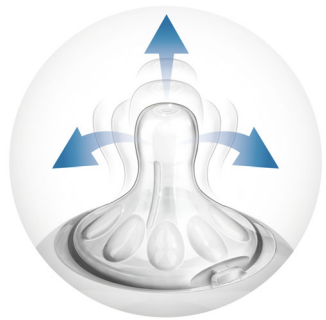

### Natural latch on

The wide breast shaped nipple promotes natural latch on similar to the breast, making it easy for your baby to combine breast and bottle feeding.

### Simple to use and clean

Wide bottle neck makes filling and cleaning easy. Only a few parts for quick and simple assembly.

### Unique comfort petals

Petals inside the nipple increase softness and flexibility without nipple collapse. Your baby will enjoy a more comfortable and contented feed.