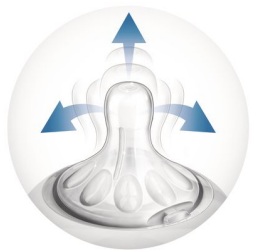

Unique comfort petals

Petals inside the nipple increase softness and flexibility without nipple collapse. Your baby will enjoy a more comfortable and contented feed.