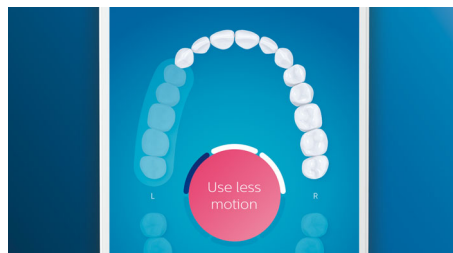

## Whiter teeth, fast

Click on the Premium White brush head to remove surface stains and reveal your whitest smile. With its densely packed central stain removal bristles, it's clinically proven to

remove up to 100% more stains in just three days.\*\*

## TongueCare+ tongue brush

Click on the TongueCare+ tongue brush to gently remove odor-causing bacteria from the pores of your tongue. Its 240 specially designed MicroBristles get between all your tongue's ridges and grooves to remove bacteria and debris that lead to bad breath. Team with our antibacterial BreathRx tongue spray for superior cleaning and super fresh breath.

## Focus areas and goal-setting

Any trouble areas your dentist has pointed out? We'll highlight them on your in-app 3D mouth map, and remind you to pay extra attention to these areas.

## Never miss a spot

Thanks to our smart location sensor, you'll always know where you've brushed, and where

you haven't. Real-time tracking on the Philips Sonicare app that lets you know when you've achieved a thorough clean, and coaches you to be a better, more mindful brusher.