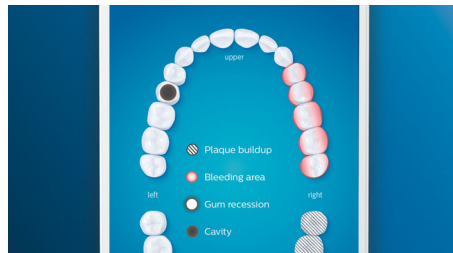

## Say goodbye to plaque

Click on the Premium plaque control brush head to experience our deepest clean. With soft flexible sides, the bristles contour to the shape of each tooth's surface to provide 4x more surface contact\*\*\* and remove up to 10x more plaque from hard-to-reach areas\*.

## Care for your gums

Click on the Premium Gum Care brush head to improve your gum health. Its smaller size and targeted gum line bristles deliver gentle yet effective cleaning along the gum line, where gum disease starts. It's clinically proven to deliver up to 100% less gum inflammation\* and up to 7x healthier gums in just two weeks.\*

## Whiter teeth, fast

Click on the Premium White brush head to remove surface stains and reveal your whitest smile. With its densely packed central stain removal bristles, it's clinically proven to

remove up to 100% more stains in just three days.\*\*

## Focus areas and goal-setting

Any trouble areas your dentist has pointed out? We'll highlight them on your in-app 3D mouth map, and remind you to pay extra attention to these areas.