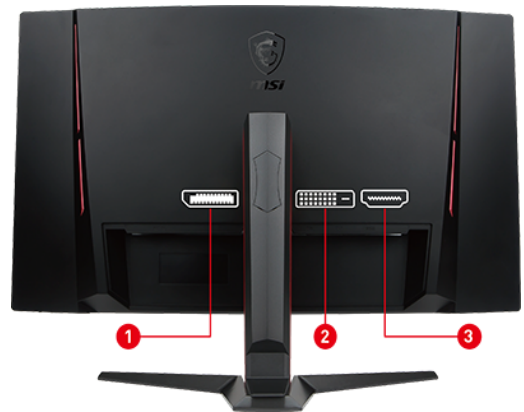

MSI Anti-Flicker technology provides a very comfortable viewing experience by reducing the amount of screen flicker.

CONNECTIONS

- 1. 1 x Display Port
- 2. 1 x DVI

- 3. 1 x HDMI