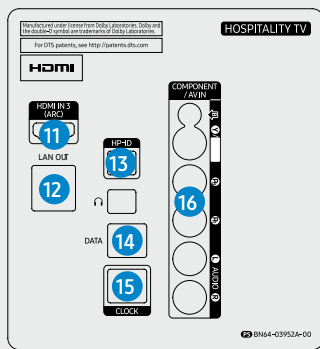

SPECIFICATIONS

HG32EF690DB

CONNECTORS

1. VARIABLE AUDIO OUT	12. LAN OUT
2. VOL-CTRL	13. HP-ID
3. USB(5V 0.5A)	14. DATA
4. USB(HDD1.0A)/CLONING	15. CLOCK
5. HDMI IN2	16. COMPONENT / AV IN
6. HDMI IN1	
7. LAN	
8. RJP	
9. DIGITAL AUDIO OUT(OPTICAL)	
10. ANT IN	
11. HDMI IN3 (ARC)