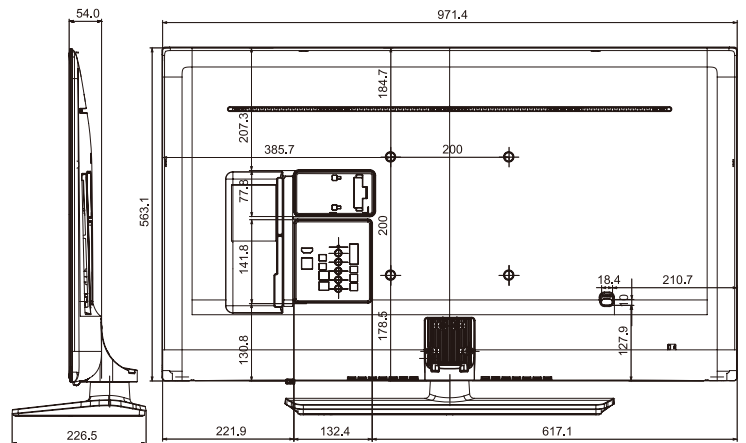

HG43EF690DB

CONNECTORS

1. VARIABLE AUDIO OUT	12. LAN OUT
2. VOL-CTRL	13. HP-ID
3. USB(5V 0.5A)	14. DATA
4. USB(HDD1.0A)/CLONING	15. CLOCK
5. HDMI IN2	16. COMPONENT / AV IN
6. HDMI IN1	
7. LAN	
8. RJP	
9. DIGITAL AUDIO OUT(OPTICAL)	
10. ANT IN	
11. HDMI IN3 (ARC)