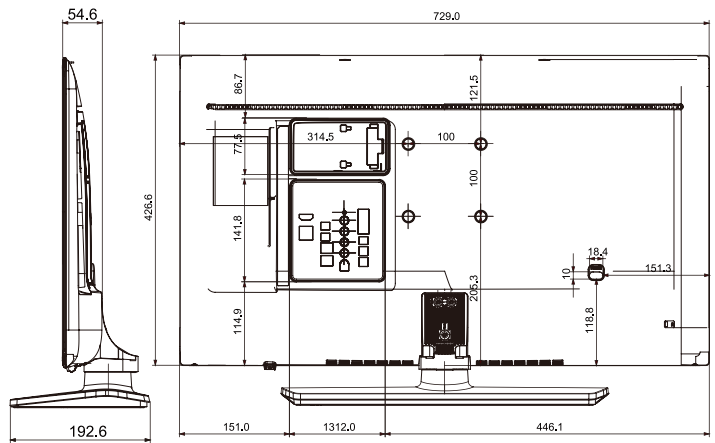

SPECIFICATIONS

HG32EF690DB

CONNECTORS

1. VARIABLE AUDIO OUT	12. LAN OUT
2. VOL-CTRL	13. HP-ID
3. USB(5V 0.5A)	14. DATA
4. USB(HDD1.0A)/CLONING	15. CLOCK
5. HDMI IN2	16. COMPONENT / AV IN
6. HDMI IN1	
7. LAN	
8. RJP	
9. DIGITAL AUDIO OUT(OPTICAL)	
10. ANT IN	
11. HDMI IN3 (ARC)