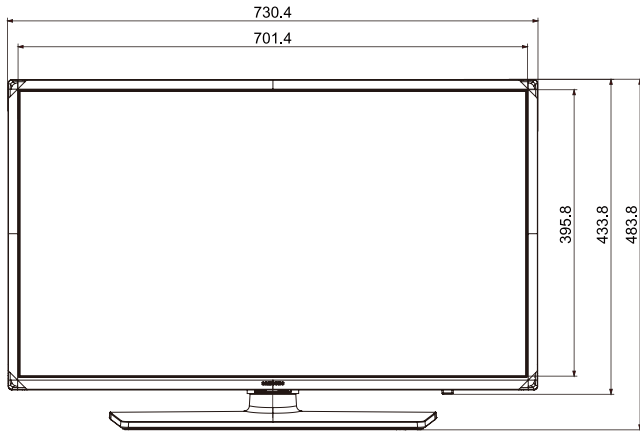

SPECIFICATIONS

HG32EF690DB

CONNECTORS

1. VARIABLE AUDIO OUT	12. LAN OUT
2. VOL-CTRL	13. HP-ID
3. USB(5V 0.5A)	14. DATA
4. USB(HDD1.0A)/CLONING	15. CLOCK
5. HDMI IN2	16. COMPONENT / AV IN
6. HDMI IN1	
7. LAN	
8. RJP	
9. DIGITAL AUDIO OUT(OPTICAL)	
10. ANT IN	
11. HDMI IN3 (ARC)