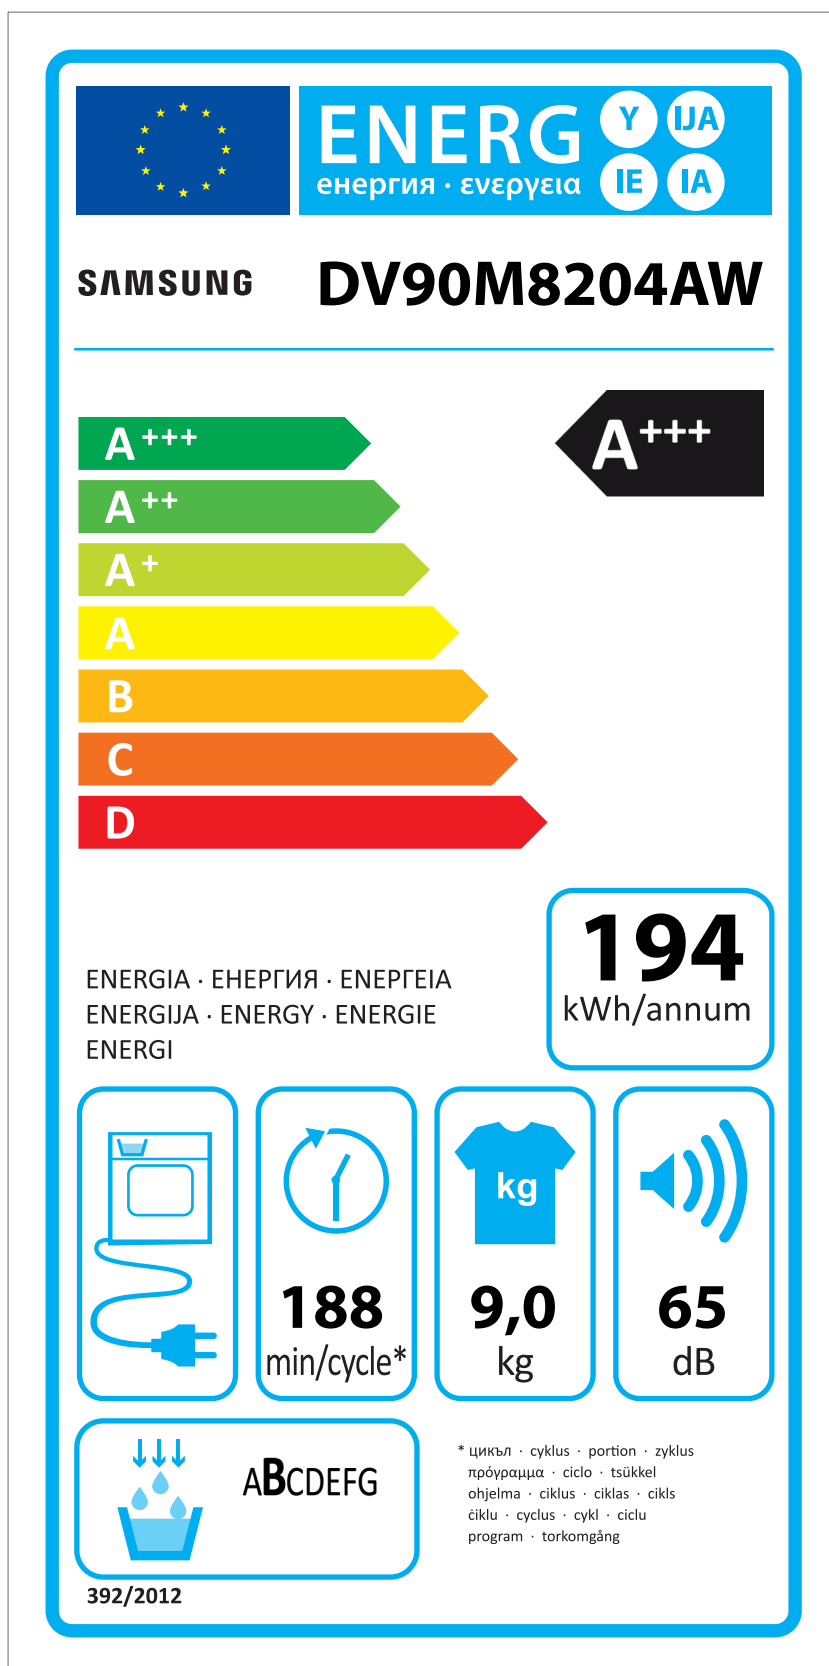

# ERP LABEL ENERGY (DRYER CONDENSER TYPE)

CODE : DC68-03225C  
Size : 110 x 220 (mm)  
Material : ART