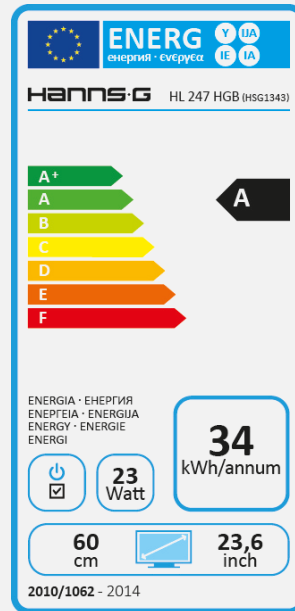

HL 247 HGB

23.6" / 59,94cm Diagonal
LED Backlight – Format 16:9

- 23.6" 16:9 LED Backlight Monitor
- Hard Glass Protection (Hardness $\geq 7H$)
- Full HD 1080P
- 1920 x 1080 WUXGA Resolution
- 80,000,000:1 Active Contrast
- 5ms Fast Response Time
- VGA + DVI-D + HDMI Inputs
- Built-In Stereo Speakers
- Low Power Consumption
- Multi-Video Modes
- Tilt and Wall-Mountable (VESA)
- ECO Friendly
- Low Blue Light Mode

RESPONSE TIME, VESA

5 msec

VESA
Wall-Mountable

ERGONOMIC FEATURES

Hard
Glass
Prot.

Tilt

Low
Power
Cons.

Eco
Friendly

Display Size	59,94cm / 23.6" Diagonal
Panel Type	TFT – LED Backlight
Aspect Ratio	16:9
Resolution (H x V)	1920 x 1080 Full HD
Brightness	250cd/m ²
Contrast (Typ.)	1.000:1 (Typical)
Contrast (Active)	80.000.000:1 (Active)
Viewing Angle L/R; U/D	170° H – 160° V (CR >10)
Response Time	5 msec (typ)
Pixel Pitch	0,2715 (H) x 0,2715 (V) mm
Panel Surface	Anti-Glare
Display Colors	16.7M Colors
Horizontal Frequency	30 ~ 83 kHz
Vertical Frequency	56 ~ 75 Hz
Max Display Frequency	1920 x 1080 @ 60Hz
Input 1	D-Sub (VGA)
Input 2	DVI-D with HDCP
Input 3	HDMI
Buil-in Speakers	Yes, 1.5W x 2; Earphone Jack
Power Consumption	On: 23,35W; Stand-by: 0,31W; Off: 0,29W
AC Power Range	AC 100 ~ 240 Volt; 50 ~ 65 Hz
Product Dimensions	561 x 220 x 399 mm (W x D x H)
Packing Dimensions	614 x 109 x 465 mm (W x D x H)
Net / Gross Weight	5,2 Kgs / 6,3 Kgs
Bezel & Color Plan	Black texture: front bezel,back cover , arm, base

Supplier's Name	HANNSpree
Model Name	HL247HGB
Energy Efficiency Class	A
Screen Size (Centimetres)	60
Screen Size (Inches)	23,60
On mode power Consumption (W)	23
Annual Energy Consumption* (kWh)	34
Standby-mode Power Consumption (W)	0,31
Off-mode Power Consumption (W)	0,29
Screen Resolution	1920 x 1200