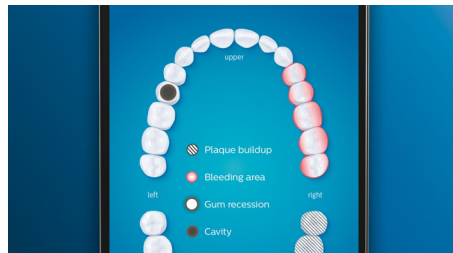

Click on the Premium plaque control brush head to experience our deepest clean. With soft flexible sides, the bristles contour to the shape of each tooth's surface to provide 4x more surface contact*** and remove up to 10x more plaque from hard-to-reach areas*.

Whiter teeth, fast

Click on the Premium White brush head to remove surface stains and reveal your whitest smile. With its densely packed central stain removal bristles, it's clinically proven to

remove up to 100% more stains in just three days.**

TongueCare+ tongue brush

Click on the TongueCare+ tongue brush to gently remove odor-causing bacteria from the pores of your tongue. Its 240 specially designed MicroBristles get between all your tongue's ridges and grooves to remove bacteria and debris that lead to bad breath. Team with our antibacterial BreathRx tongue spray for superior cleaning and super fresh breath.

Focus areas and goal-setting

Any trouble areas your dentist has pointed out? We'll highlight them on your in-app 3D mouth map, and remind you to pay extra attention to these areas.

Never miss a spot

Thanks to our smart location sensor, you'll always know where you've brushed, and where