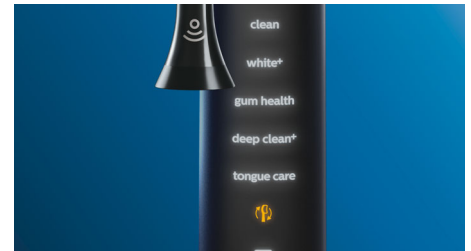

Focus areas and goal-setting

Any trouble areas your dentist has pointed out? We'll highlight them on your in-app 3D mouth map, and remind you to pay extra attention to these areas.

Never miss a spot

Thanks to our smart location sensor, you'll always know where you've brushed, and where

you haven't. Real-time tracking on the Philips Sonicare app that lets you know when you've achieved a thorough clean, and coaches you to be a better, more mindful brusher.

Easy does it

With an electric toothbrush, you let the brush do the work. We've built a scrubbing sensor into your handle as a gentle reminder to reduce scrubbing. This way, you can improve your technique and get a gentler, more effective clean.

BrushSync mode pairing

Wondering which mode and intensity you should use? Wonder no longer. A microchip in your brush head tells your DiamondClean Smart which one you're using. So if you click on a gum-care brush head, for example, your toothbrush knows to select the optimal mode and intensity to provide a gentle yet effective care for your gums. All you need to do is to press the power button.

Specifications

Modes

- Clean: For exceptional everyday clean
- White+: To remove surface stains
- Deep Clean+: For an invigorating deep clean
- Gum Health: Special attention to molars
- TongueCare+: For long lasting clean breath
- 3 intensities: High, Medium, Low