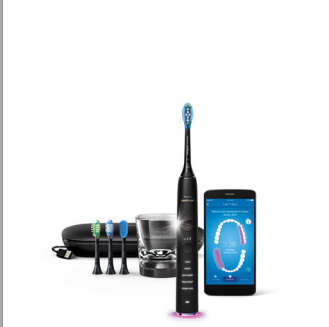

Philips Sonicare
DiamondClean Smart
Sonic electric toothbrush
with app

Personalized coaching

Smart brush head sensors
Smart brush head recognition
5 modes, 3 intensities

DiamondClean Smart

HX9926/13

Complete system for a healthier mouth

Our best toothbrush with smart sensor technology

Get the ultimate clean with DiamondClean Smart. Eliminate guesswork with real time feedback and personalized coaching for superior teeth, gum, whitening & fresh breath. It's more than just a toothbrush - it's a complete oral care solution.

Click on the Premium plaque control brush head to experience our deepest clean. With soft flexible sides, the bristles contour to the shape of each tooth's surface to provide 4x more surface contact*** and remove up to 10x more plaque from hard-to-reach areas*.

Whiter teeth, fast

Click on the Premium White brush head to remove surface stains and reveal your whitest smile. With its densely packed central stain removal bristles, it's clinically proven to

remove up to 100% more stains in just three days.**