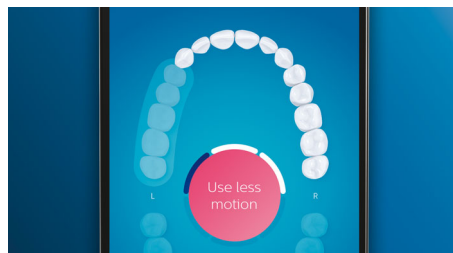

TongueCare+ tongue brush

Click on the TongueCare+ tongue brush to gently remove odor-causing bacteria from the pores of your tongue. Its 240 specially designed MicroBristles get between all your tongue's ridges and grooves to remove bacteria and debris that lead to bad breath. Team with our antibacterial BreathRx tongue spray for superior cleaning and super fresh breath.

Focus areas and goal-setting

Any trouble areas your dentist has pointed out? We'll highlight them on your in-app 3D mouth map, and remind you to pay extra attention to these areas.

Never miss a spot

Thanks to our smart location sensor, you'll always know where you've brushed, and where

you haven't. Real-time tracking on the Philips Sonicare app that lets you know when you've achieved a thorough clean, and coaches you to be a better, more mindful brusher.

Easy does it

With an electric toothbrush, you let the brush do the work. We've built a scrubbing sensor into your handle as a gentle reminder to reduce scrubbing. This way, you can improve your technique and get a gentler, more effective clean.