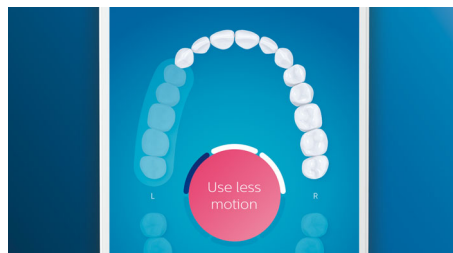

Whiter teeth, fast

Click on the Premium White brush head to remove surface stains and reveal your whitest smile. With its densely packed central stain removal bristles, it's clinically proven to

remove up to 100% more stains in just three days.**

TongueCare+ tongue brush

Click on the TongueCare+ tongue brush to gently remove odor-causing bacteria from the pores of your tongue. Its 240 specially designed MicroBristles get between all your tongue's ridges and grooves to remove bacteria and debris that lead to bad breath. Team with our antibacterial BreathRx tongue spray for superior cleaning and super fresh breath.

Focus areas and goal-setting

Any trouble areas your dentist has pointed out? We'll highlight them on your in-app 3D mouth map, and remind you to pay extra attention to these areas.

Never miss a spot

Thanks to our smart location sensor, you'll always know where you've brushed, and where

you haven't. Real-time tracking on the Philips Sonicare app that lets you know when you've achieved a thorough clean, and coaches you to be a better, more mindful brusher.

Easy does it

With an electric toothbrush, you let the brush do the work. We've built a scrubbing sensor into your handle as a gentle reminder to reduce scrubbing. This way, you can improve your technique and get a gentler, more effective clean.