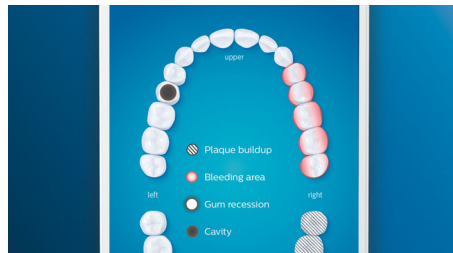

Click on the Premium plaque control brush head to experience our deepest clean. With soft flexible sides, the bristles contour to the shape of each tooth's surface to provide 4x more surface contact*** and remove up to 10x more plaque from hard-to-reach areas*.

Care for your gums

Click on the Premium Gum Care brush head to improve your gum health. Its smaller size and targeted gum line bristles deliver gentle yet effective cleaning along the gum line, where gum disease starts. It's clinically proven to deliver up to 100% less gum inflammation* and up to 7x healthier gums in just two weeks.*

Whiter teeth, fast

Click on the Premium White brush head to remove surface stains and reveal your whitest smile. With its densely packed central stain removal bristles, it's clinically proven to

remove up to 100% more stains in just three days.**

Focus areas and goal-setting

Any trouble areas your dentist has pointed out? We'll highlight them on your in-app 3D mouth map, and remind you to pay extra attention to these areas.

Never miss a spot

Thanks to our smart location sensor, you'll always know where you've brushed, and where