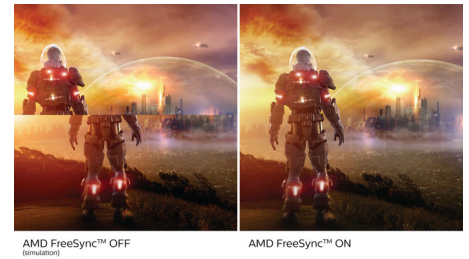

Ultra-smooth gaming

Gaming shouldn't be a choice between choppy gameplay or broken frames. With the new Philips monitor it doesn't have to be. Get fluid, artifact-free performance at virtually any framerate with AMD FreeSync™ technology, smooth quick refresh and ultra-fast response time.

reddot award 2017
winner

Red Dot Award

Philips Brilliance 349X7FJEW, an innovative monitor design solution. Wide enough for your biggest ideas

COMPUTEX
d&i awards 2017

COMPUTEX d&i awards

Philips Brilliance 349X7FJEW, an innovative monitor design solution. Excellent product design for a refined new stand archetype that delivers full adjustment.