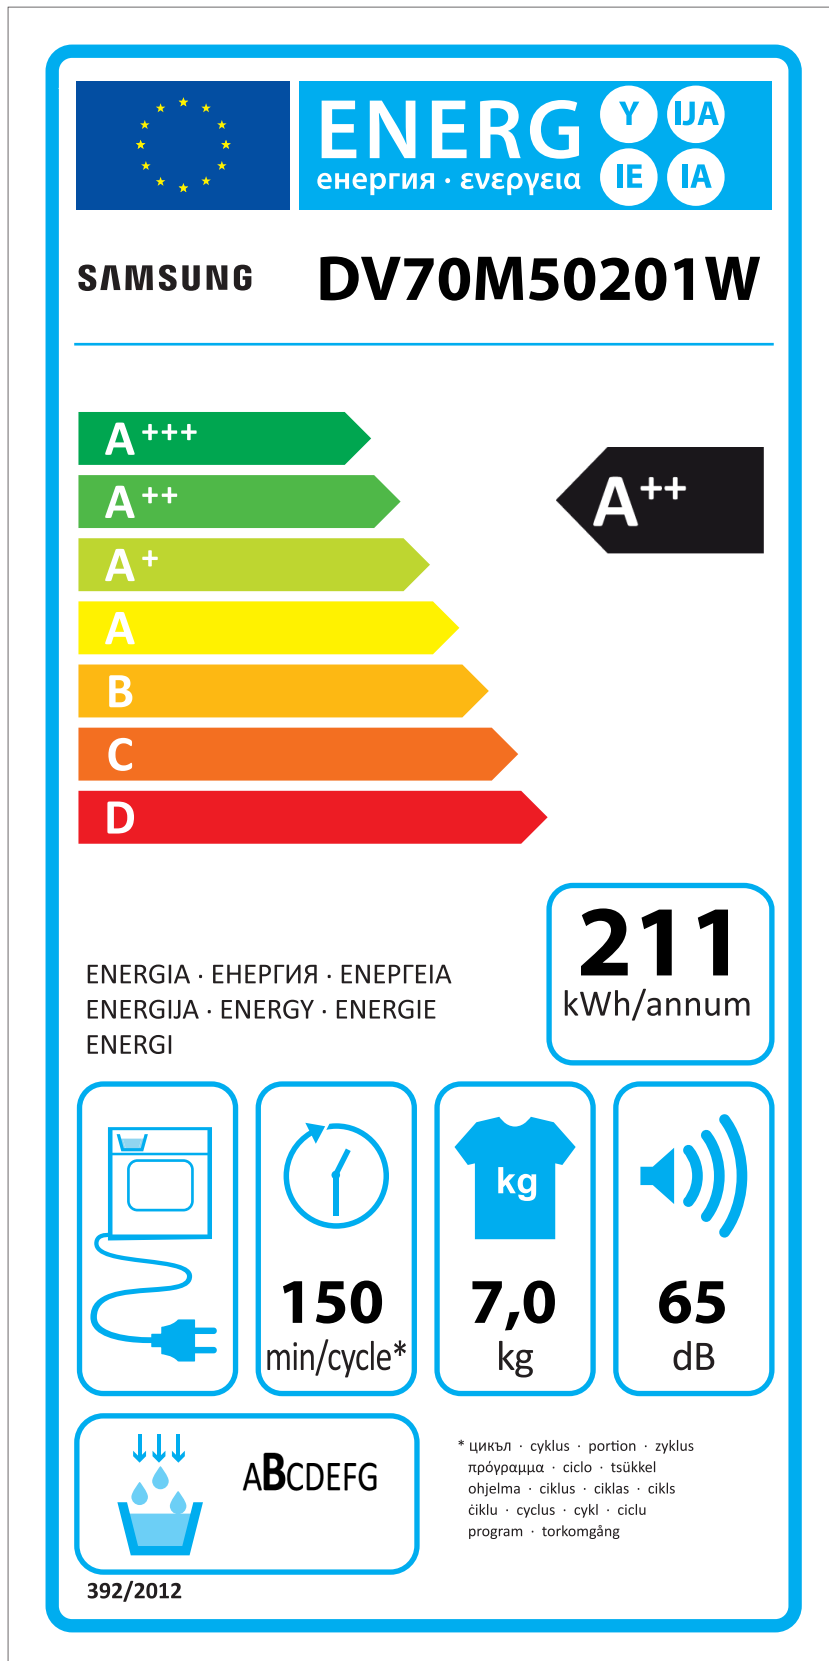

ERP LABEL ENERGY (DRYER CONDENSER TYPE)

CODE : DC68-03225C
Size : 110 x 220 (mm)
Material : ART