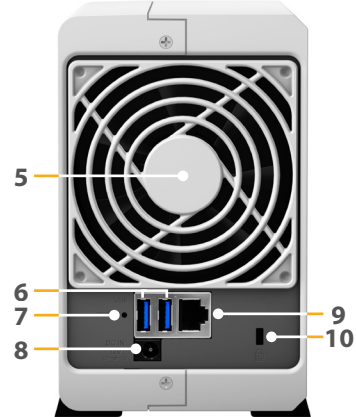

Hardware Overview

Front

Rear

1	Status indicator	2	LAN indicator	3	Drive status indicator	4	Power button and indicator
5	Fan	6	USB 3.0 port	7	Reset button	8	Power port
9	1GbE RJ-45 port	10	Kensington Security Slot				