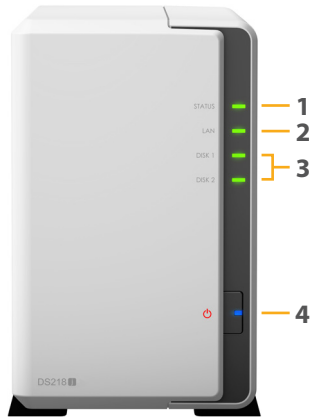

Effective Sync & Backup Solution

Synology DS218j can serve as a centralized backup destination, allowing you to back up files from multiple devices via Cloud Station Backup

Multimedia Streaming

DS218j turns your living room into a multimedia entertainment center.

Hardware Overview

Front

Rear

1	Status indicator	2	LAN indicator	3	Drive status indicator	4	Power button and indicator
5	Fan	6	USB 3.0 port	7	Reset button	8	Power port
9	1GbE RJ-45 port	10	Kensington Security Slot				