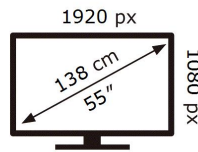

ENERGY

SAMSUNG

UM55H-E

120 kWh/1000h

2019/2013