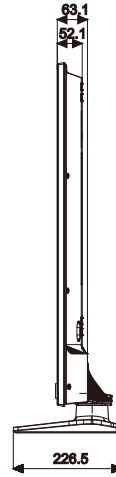

SPECIFICATIONS

HG55EF690UB

CONNECTORS

1. USB(5V 0.5A)	12. HP-ID
2. USB(HDD1.0A) / CLONING	13. COMPONENT / AV IN
3. DIGITAL AUDIO OUT(OPTICAL)	14. VARIABLE AUDIO OUT
4. HDMI IN1	15. VOL-CTRL
5. HDMI IN2	
6. LAN	
7. LAN OUT	
8. RJP	
9. ANT IN	
10. HDMI IN3 (ARC)	
11. DATA