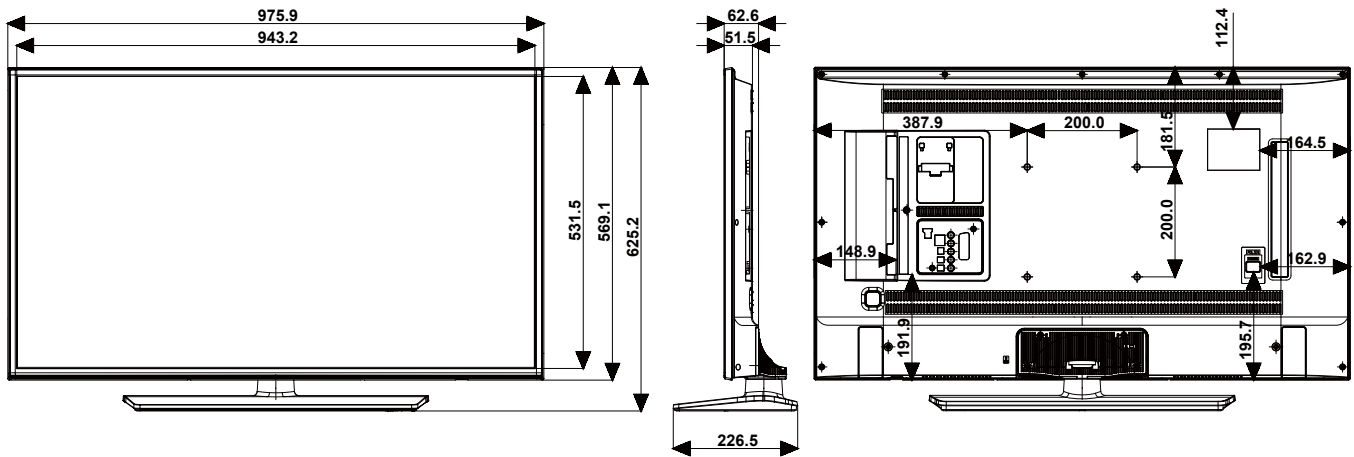

SPECIFICATIONS

HG43EF690UB

1. 1
2. 2
3. 3
4. 4
5. 5
6. 6
7. 7
8. 8
9. 9

HOSPITALITY TV

HDMI IN 3 (ARC) 10

HDMI

DATA 11

HP-ID 12

COMPONENT / AV IN 13

VARIABLE AUDIO OUT 14

VOL-CTRL 15

*The information listed in this manual may require confirmation with the manufacturer. Please refer to the product manual for details.

8N64-039358-02

CONNECTORS

1. USB(5V 0.5A)
2. USB(HDD1.0A) / CLONING
3. DIGITAL AUDIO OUT(OPTICAL)
4. HDMI IN1
5. HDMI IN2
6. LAN
7. LAN OUT
8. RJP
9. ANT IN
10. HDMI IN3 (ARC)
11. DATA
12. HP-ID
13. COMPONENT / AV IN
14. VARIABLE AUDIO OUT
15. VOL-CTRL