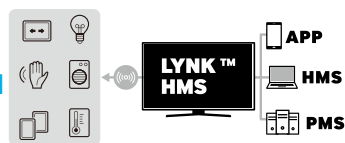

### CENTRALIZED, REAL-TIME MANAGEMENT

LYNK REACH 4.0's centralized, real-time monitoring can detect and troubleshoot issues before they become issues for guests. Compatibility with LAN, Wi-Fi and coaxial infrastructures drives more effective management and monitoring.

### END-TO-END PERSONALIZED SERVICE

As guests arrive, hotels can deploy personalized welcome message and relevant promotional items through LYNK REACH 4.0's customized content offerings. They also can express checkout to ensure a pleasant conclusion to any stay.

### CONVENIENT AND THOROUGH ROOM MANAGEMENT

LYNK HMS allows staff to view maintenance needs and energy usage for efficient and convenient room management. This platform also shares an interface where guests can control multiple in-room components from a single source.