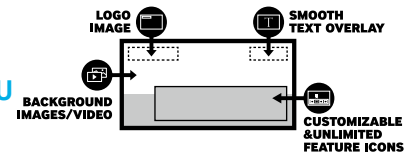

### A TAILORED HOME MENU FOR GUESTS

An integrated Ethernet bridge turns the display into a mobile office, accommodating a variety of business needs. As the workday ends, guests also can leverage the display to relax by streaming TV or music.