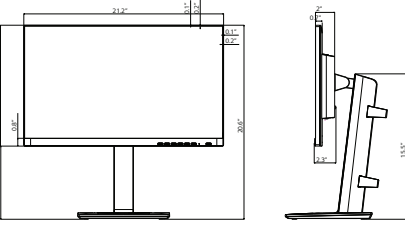

## IPS Multi-tasking Monitor

▶ 27BK750Y-B

27" class (27" diag)

▶ 24BK750Y-B

24" class (23.8" diag)

27BK750Y

24BK750Y

PANEL	MODEL	27BK750Y-B	24BK750Y-B
	Size	27" Class (27" diag)	24" Class (23.8" diag)
	Panel Type	IPS	
	Color Gamut (CIE1976)	72%	
	Color Depth (Number of Colors)	16.7M	
	Pixel Pitch (mm)	0.3114 x 0.3114	0.2745 x 0.2745
	Aspect Ratio	16:9	
	Resolution	1920 x 1080	
	Brightness(Typ.)	250 cd/m2	
	Contrast Ratio(Original) (DFC)	1000 : 1	
	Response Time (GTG)	5ms	
	Viewing Angle (CR≥10)	178 / 178	
	Surface treatment (Glare/Non Glare)	Anti Glare ,3H	
SIGNAL (INPUT)	DVI	Yes	
	DisplayPort	Yes (1.2)	
	HDMI	Yes (1.4)	
	[ Jack Location ]	Vertical	
	DisplayPort Out	Yes	
	PC Audio In	Yes	
	[ Jack Location ]	Vertical	
	Headphone Out	Yes	
	[ Jack Location ]	Vertical	
	USB	USB 3.0 (1 up 4 down, one for quick charging)	
	Speaker	Type 2ch Stereo	
Audio output (watt)	1.2W x 2		
POWER	Type	Built-in	
	Input	100-240V (50/60Hz)	
	Output	52W	
	Normal On (EPA)	20.3W	17.1W
	Normal On (typ. / outgoing)	28W	23W
	Sleep Mode (Max)	0.5W	
	DC Off (Max)	0.003W	