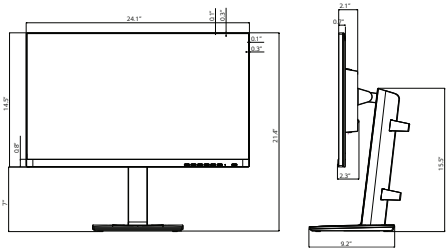

## IPS Multi-tasking Monitor

▶ 27BK750Y-B

27" class (27" diag)

▶ 24BK750Y-B

24" class (23.8" diag)

27BK750Y

24BK750Y

PANEL	MODEL	27BK750Y-B	24BK750Y-B
	Size	27" Class (27" diag)	24" Class (23.8" diag)
	Panel Type	IPS	
	Color Gamut (CIE1976)	72%	
	Color Depth (Number of Colors)	16.7M	
	Pixel Pitch (mm)	0.3114 x 0.3114	0.2745 x 0.2745
	Aspect Ratio	16:9	
	Resolution	1920 x 1080	
	Brightness(Typ.)	250 cd/m2	
	Contrast Ratio(Original) (DFC)	1000 : 1	
	Response Time (GTG)	5ms	
	Viewing Angle (CR≥10)	178 / 178	
	Surface treatment (Glare/Non Glare)	Anti Glare ,3H	
SIGNAL (INPUT)	DVI	Yes	
	DisplayPort	Yes (1.2)	
	HDMI	Yes (1.4)	
	[ Jack Location ]	Vertical	
	DisplayPort Out	Yes	
	PC Audio In	Yes	
	[ Jack Location ]	Vertical	
	Headphone Out	Yes	
	[ Jack Location ]	Vertical	
	USB	USB 3.0 (1 up 4 down, one for quick charging)	
	Speaker	Type 2ch Stereo	
Audio output (watt)	1.2W x 2		
POWER	Type	Built-in	
	Input	100-240V (50/60Hz)	
	Output	52W	
	Normal On (EPA)	20.3W	17.1W
	Normal On (typ. / outgoing)	28W	23W
	Sleep Mode (Max)	0.5W	
	DC Off (Max)	0.003W	