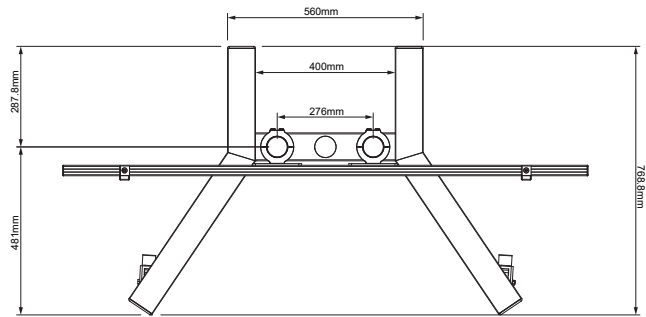

TOP VIEW

ACCESSORIES AND RELATED PRODUCTS

BT7032 / BT7172 / BT7173 / BT7174

AV Accessory Shelves can be attached directly to a vertical column

BT8390-SA & BT7863