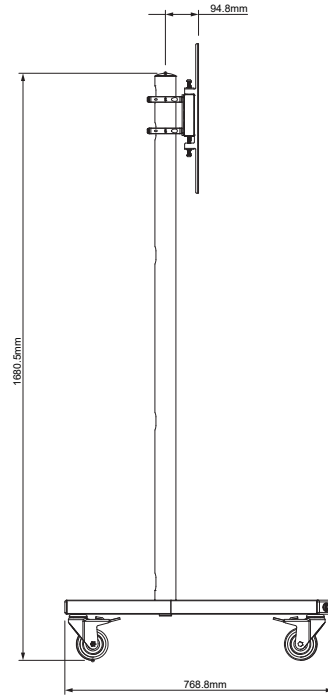

SIDE VIEW

ACCESSORIES AND RELATED PRODUCTS

BT7032 / BT7172 / BT7173 / BT7174

AV Accessory Shelves can be attached directly to a vertical column

BT8390-SA & BT7863

VC Camera Shelf & Adaptor Arm allows VC cameras to be added to the installation

BT9907

Wall Mount for 55" Microsoft® Surface Hub and other interactive displays up to 65"

BT8508

Trolley for 84" Microsoft® Surface Hub and other interactive displays over 72"