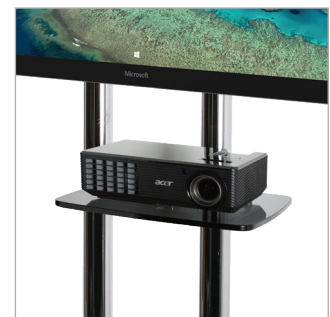

### TOUCHSCREEN TROLLEY FOR 55" MICROSOFT® SURFACE HUB™

The BT8507 is a mobile solution designed to mount Microsoft's 55" Surface Hub and other large interactive displays up to 65". Capable of supporting heavy duty loads, the trolley has a welcome rigidity which means mounted touchscreens do not move or flex whilst in use. Levelling screws allow easy height adjustment of the screen once mounted and integrated cable management keeps finished installations neat and tidy. Non-marking 4" braked castors allow the trolley to be re-located easily and safely without marking or scuffing floor surfaces.

#### SPECIFICATION

Recommended screen size	up to 65"
Recommended surface hub size	55"
Max load	70kg
Universal fixing compatibility	up to 1400 x 400
Colour (mounting rail)	Silver
Colour (Ø60mm poles)	Chrome or Black
Colour (base)	Black

#### FEATURES

- Designed to mount Microsoft's 55" Microsoft Surface Hub display
- The universal design is ideal for other standard or interactive screens up to 65" (such as Sahara Clevertouch®)
- High-end aesthetic quality
- Integrated cable management
- Interface arms include levelling screws to adjust the height of the screen
- Screens can be adjusted to any height on the poles, for your preferred view
- Includes non-marking 4" locking/braked castors
- Collar compatible accessories such as shelves can be fitted to the poles
- Safety screws help prevent unauthorised removal of screens
- Simple 'hook-on' installation
- All mounting hardware included

Simple 'hook-on' installation

Screens can be adjusted to any height on the poles, for your preferred view

Includes non-marking 4" locking/braked castors

Collar compatible accessories such as shelves can be fitted to the poles