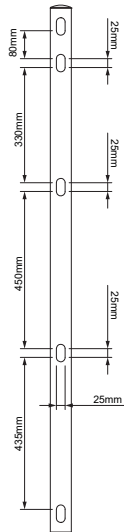

POLE

ACCESSORIES AND RELATED PRODUCTS

BT7032 / BT7172 / BT7173 / BT7174

AV Accessory Shelves can be attached directly to a vertical column

BT8390-SA & BT7863

VC Camera Shelf & Adaptor Arm allows VC cameras to be added to the installation

BT9907

Wall Mount for 55" Microsoft® Surface Hub and other interactive displays up to 65"

BT8508

Trolley for 84" Microsoft® Surface Hub and other interactive displays over 72"