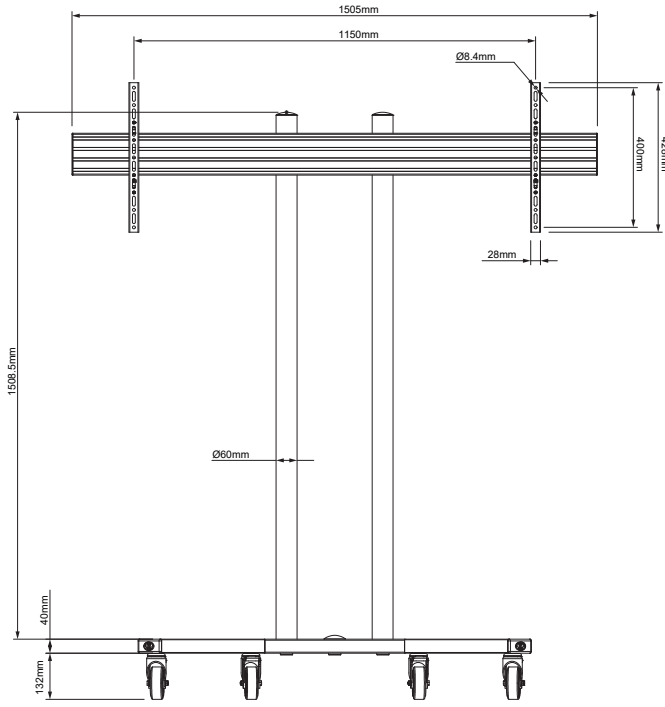

FRONT VIEW

ACCESSORIES AND RELATED PRODUCTS

BT7032 / BT7172 / BT7173 / BT7174

AV Accessory Shelves can be attached directly to a vertical column

BT8390-SA & BT7863

VC Camera Shelf & Adaptor Arm allows VC cameras to be added to the installation

BT9907

Wall Mount for 55" Microsoft® Surface Hub and other interactive displays up to 65"

BT8508

Trolley for 84" Microsoft® Surface Hub and other interactive displays over 72"