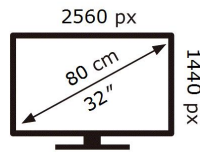

ENERGY

SAMSUNG

C32HG70QQU

64 kWh/1000h

2019/2013