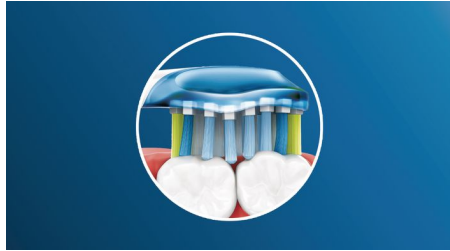

Up to 2x whiter teeth

Click on our DiamondClean brush head to gently yet effectively remove surface stains. Densely packed central stain removal bristles work hard to make your smile naturally whiter by removing up to 100% more stains.*

Deep, gentle gum cleaning

Click on our AdaptiveClean brush head for a deep, gentle clean that removes up to 10x more plaque and leaves gums up to 2x healthier in 2 weeks than a manual toothbrush. Soft rubber sides flex along every contour of your teeth and gums to absorb any excess.