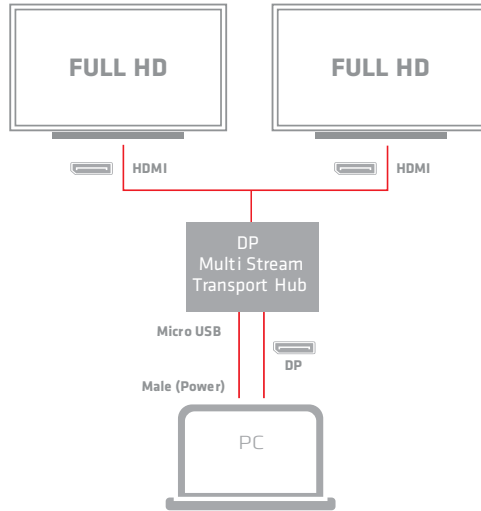

Multi Stream Transport (MST) Hub HDMI™ Dual Monitor USB Powered

Product Name
Multi Stream Transport (MST)
Hub HDMI™ Dual Monitor
USB Powered

Product Series
Video Splitters

Itemcode
CSV-6200H

EAN code
8719214470913

UPC code
841615101108

Description:

The Club3D senseVision MST Hubs utilize Multi Stream Transport, a unique DisplayPort™ 1.2 feature that creates the ability to transport multiple independent uncompressed display (and audio) streams over a single cable, supporting protected content and high performance applications such as 3D gaming. This enables the use of multiple monitors connected by MST hub configuration. The Club3D MST Hubs is able to distribute those video streams to the connected HDMI™ screens.

Note: When using a DisplayPort™ 1.1 video card the MST hub will act as a splitter, automatically mirroring your video source across all displays.

Features:

- Compliant with: DisplayPort™ v1.2a, DisplayPort™ v1.1a, VESA DDM Standard, HDCP V2.0, DisplayId, and EDID V1.4
- Supports main link rates of 5.4Gbps (HBR2), 2.7Gbps (HBR) and 1.62Gbps (RBR) from source
- Supports HDMI™ 1.4 specifications for the 2 outputs.
- Input pixel data depth 6/8/10/12 bits and supports output pixel format RGB444
- Supports Advanced Wide Eye™ SerDes technology enables high jitter performance
- Supports AMD Eyefinity™
- Compatible with Microsoft Surface Pro and Intel NUC platforms
- Works with AMD, Nvidia and Intel Graphics solutions

Input:

- 1x DisplayPort™ 1.2 Male
- 1x Micro USB Female for Power

Output:

- 2x HDMI™ Female

Other info:

- Hub size LxWxD: 61x49x12 mm
- Hub Weight: 54 gr.
- Cable Length USB: 1000 mm
- Cable Weight USB: 22 gr.
- Cable Length DP: 180 mm
- Poly Bag: 160x 240 mm.
- Poly Bag Weight: 9 gr