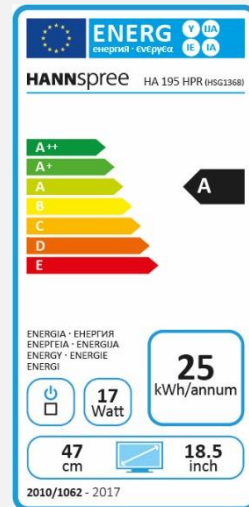

VESA Mounting	100 x 100 mm
Monitor Stand	Normal Base
Tilt / Kensington Lock	- / Yes
Pivot / Swivel	- / -
Controls	Audio -, Audio+, Down, UP, Menu, Exit, Power
Color	Warm, Natural, Cool, User Mode
Preset Mode	PC, Movie, Game Modes
On Screen Display	11 OSD Languages
Accessory	Power Adapter and Cable; VGA Cable; Audio Cable; Warranty Card; Quick Start Guide
EAN Code	4711404022173

Supplier's Name	HANNspree
Model Name	HA195HPR
Energy Efficiency Class	A
Screen Size (Centimetres)	47
Screen Size (Inches)	18,5
On mode power Consumption (W)	17
Annual Energy Consumption* (kWh)	25
Standby-mode Power Consumption (W)	0,18
Off-mode Power Consumption (W)	0,16
Screen Resolution	1366 x 768

PART. NO.:
HA 195 HPR

4 711404 022173 >

* Energy consumption XYZ kWh per year, based on the power consumption of the television operating 4 hours per day for 365 days. The actual energy consumption will depend on how the television is used.