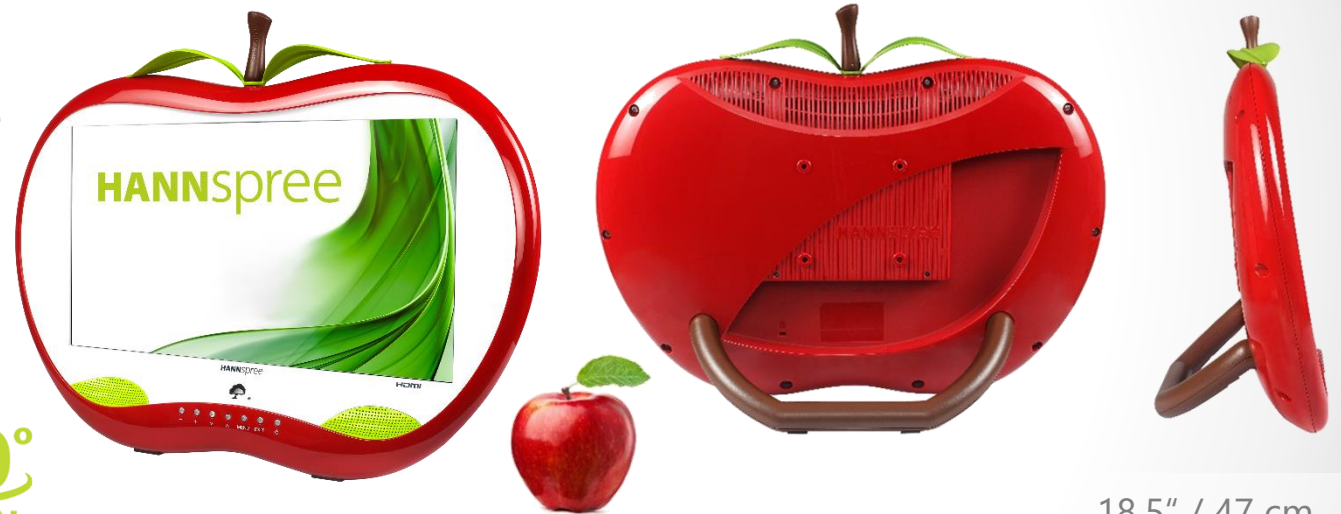

HANNSapple 19" Monitor (P/N: HA 195 HPR)

18.5" / 47cm Diagonal
LED Backlight – Format 16:9

Designed with an apple theme, bring humor and amusement to your daily life

- 18.5" LED Backlight Monitor
- 1366 x 768 WXGA Resolution
- 50,000,000:1 Active Contrast
- HDMI and VGA Video Inputs
- 5ms Fast Response Time
- Built-In Stereo Speakers
- Low Power Consumption
- Multi-Video Modes
- ECO Friendly

**360°
DESIGN**

18.5" / 47 cm

Part. No.: HA 195 HPR

SIZE, RESOLUTION

18.5"
Viewing Angle

1366 x 768
WXGA Resolution

CONNECTIVITY, AUDIO

HDMI
VGA

Built-in
Stereo Speakers

RESPONSE TIME, VESA

5 msec

VESA
Wall-Mountable

FEATURES

Eco
Friendly

Low
Power
Cons.

16:9
Aspect
Ratio

Video
Modes

Display Size	47cm / 18.5" Diagonal
Panel Type	TFT – LED Backlight
Aspect Ratio	16:9
Resolution (H x V)	1366 x 768
Brightness	250cd/m ²
Contrast (Typ.)	1000:1 (Typical)
Contrast (Active)	50.000.000:1 (Active)
Viewing Angle L/R; U/D	170° H – 160° V (CR >10)
Response Time	5 msec (typ)
Pixel Pitch	0,3 (H) x 0,3 (V) mm
Panel Surface	Anti-Glare
Display Colors	16.7M Colors
Horizontal Frequency	24 ~ 61 kHz
Vertical Frequency	56 ~ 75 Hz
Max Display Frequency	1366 x 768 @ 60Hz
Input 1	D-Sub (VGA)
Input 2	HDMI
Input 3	-
Buil-in Speakers	Yes, 1.5W X 2
Power Consumption	On: 17W; Stand-by: ≤0,5W; Off: ≤0,3W
AC Power Range	AC 100 ~ 240 Volt; 50 ~ 60 Hz External Power Adapter DC 12V, 2A
Product Dimensions	557 x 187 x 440 mm (W x D x H)
Packing Dimensions	628 x 177 x 467 mm (W x D x H)
Net / Gross Weight	3.3 Kg / 5.0 Kg
Bezel & Color Plan	Glossy front bezel, back cover, arm.