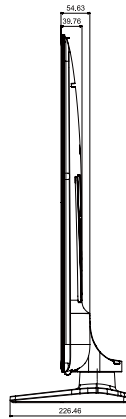

SPECIFICATIONS

HG49EE690DB

CONNECTORS

1. VARIABLE AUDIO OUT	12. LAN OUT
2. VOL-CTRL	13. HP-ID
3. USB (5V 0.5A)	14. DATA
4. USB (HDD1.0A)/CLONING	15. CLOCK
5. HDMI IN2	16. COMPONENT / AV IN1
6. HDMI IN1 (DVI)	17. PC IN
7. LAN	18. PC / DVI AUDIO IN
8. RJP	
9. DIGITAL AUDIO OUT(OPTICAL)	
10. ANT IN (SATELLITE,AIR/CABLE)	
11. HDMI IN3 (ARC)