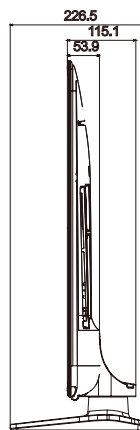

HG43EE690DB