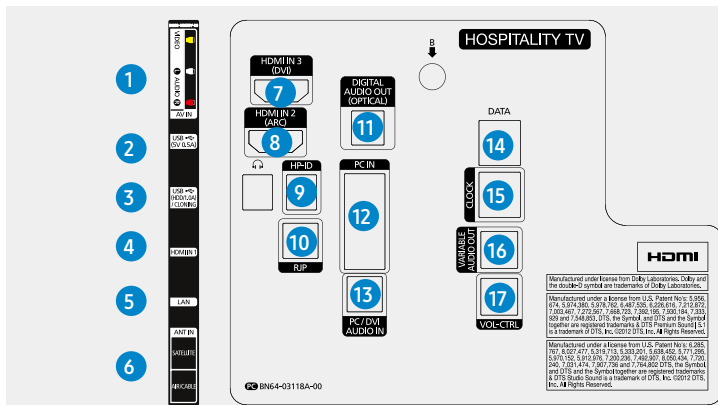

HG28EE690AB

CONNECTORS

1. AV IN
2. USB (5V 0.5A)
3. USB (HDD 1.0A) / CLONING
4. HDMI IN1
5. LAN
6. ANT IN
7. HDMI IN3 (DVI)
8. HDMI IN2 (ARC)
9. HP-ID
10. RJP
11. DIGITAL AUDIO OUT (OPTICAL)
12. PC IN
13. PC / DVI AUDIO IN
14. DATA
15. CLOCK
16. VARIABLE AUDIO OUT
17. VOL-CTRL