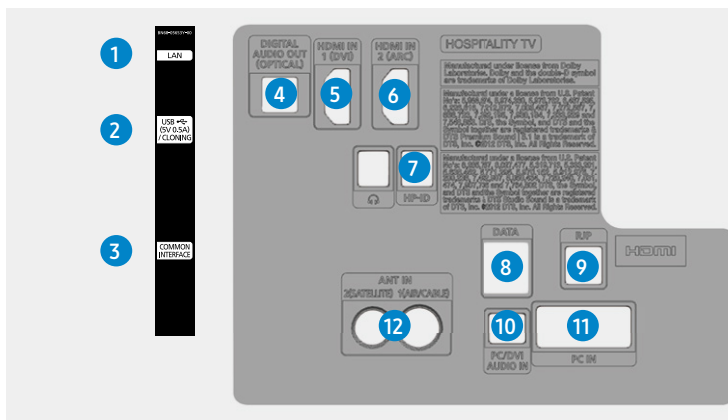

SPECIFICATIONS

HG24EE690AB

CONNECTORS

1. LAN
2. USB (5V 0.5A) / CLONING
3. COMMON INTERFACE
4. DIGITAL AUDIO OUT (OPTICAL)
5. HDMI IN1 (DVI)
6. HDMI IN1 (ARC)
7. HP-ID
8. DATA
9. RJP
10. PC/DVI AUDIO IN
11. PC IN
12. ANT IN