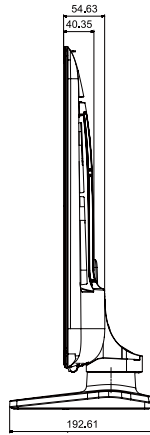

SPECIFICATIONS

HG32EE690DB