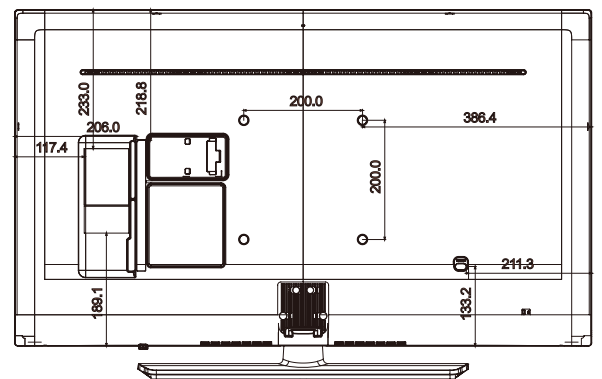

HG43EE690DB