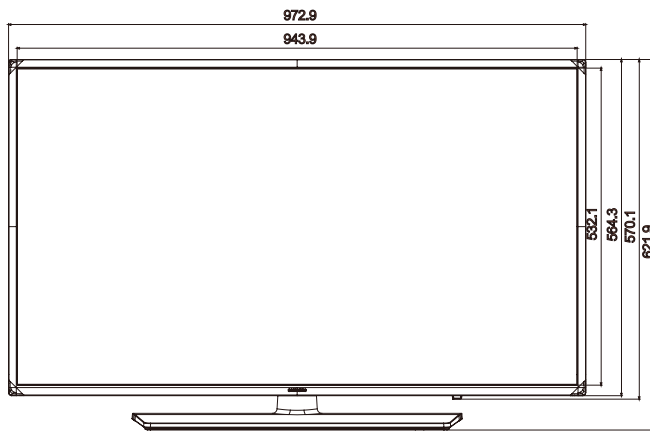

HG43EE690DB