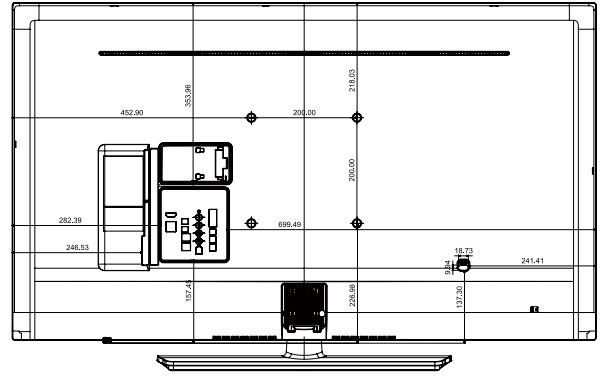

SPECIFICATIONS

HG49EE690DB

CONNECTORS

1. VARIABLE AUDIO OUT	12. LAN OUT
2. VOL-CTRL	13. HP-ID
3. USB (5V 0.5A)	14. DATA
4. USB (HDD1.0A)/CLONING	15. CLOCK
5. HDMI IN2	16. COMPONENT / AV IN1
6. HDMI IN1 (DVI)	17. PC IN
7. LAN	18. PC / DVI AUDIO IN
8. RJP	
9. DIGITAL AUDIO OUT(OPTICAL)	
10. ANT IN (SATELLITE,AIR/CABLE)	
11. HDMI IN3 (ARC)