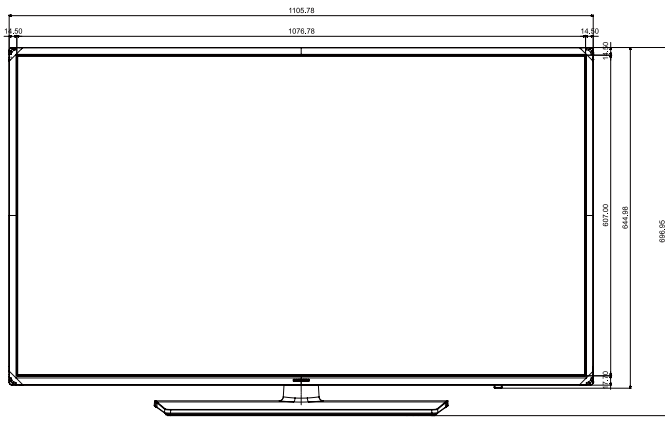

SPECIFICATIONS

HG49EE690DB

CONNECTORS

1. VARIABLE AUDIO OUT	12. LAN OUT
2. VOL-CTRL	13. HP-ID
3. USB (5V 0.5A)	14. DATA
4. USB (HDD1.0A)/CLONING	15. CLOCK
5. HDMI IN2	16. COMPONENT / AV IN1
6. HDMI IN1 (DVI)	17. PC IN
7. LAN	18. PC / DVI AUDIO IN
8. RJP	
9. DIGITAL AUDIO OUT(OPTICAL)	
10. ANT IN (SATELLITE,AIR/CABLE)	
11. HDMI IN3 (ARC)