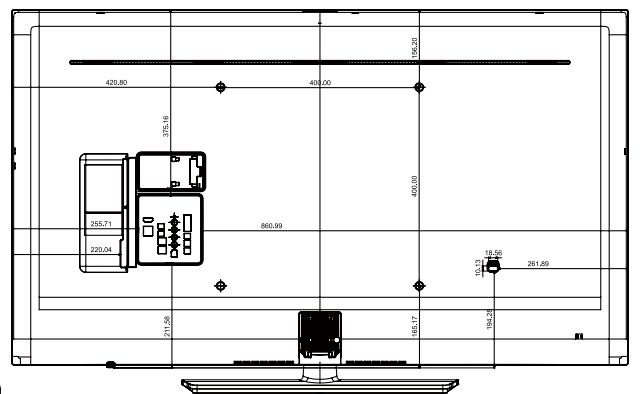

HG55EE690DB

CONNECTORS

1. VARIABLE AUDIO OUT	12. LAN OUT
2. VOL-CTRL	13. HP-ID
3. USB (5V 0.5A)	14. DATA
4. USB (HDD1.0A)/CLONING	15. CLOCK
5. HDMI IN2	16. COMPONENT / AV IN1
6. HDMI IN1 (DVI)	17. PC IN
7. LAN	18. PC / DVI AUDIO IN
8. RJP	
9. DIGITAL AUDIO OUT(OPTICAL)	
10. ANT IN (SATELLITE,AIR/CABLE)	
11. HDMI IN3 (ARC)