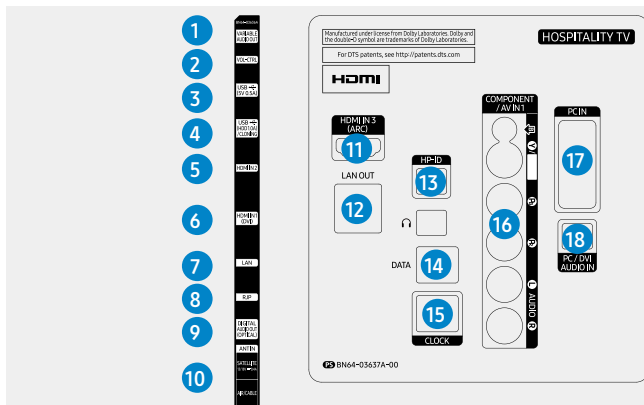

HG43EE690DB