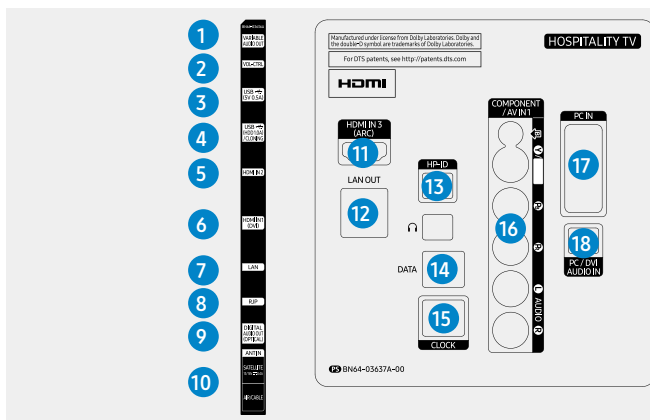

SPECIFICATIONS

HG49EE690DB

CONNECTORS

1. VARIABLE AUDIO OUT	12. LAN OUT
2. VOL-CTRL	13. HP-ID
3. USB (5V 0.5A)	14. DATA
4. USB (HDD1.0A)/CLONING	15. CLOCK
5. HDMI IN2	16. COMPONENT / AV IN1
6. HDMI IN1 (DVI)	17. PC IN
7. LAN	18. PC / DVI AUDIO IN
8. RJP	
9. DIGITAL AUDIO OUT(OPTICAL)	
10. ANT IN (SATELLITE,AIR/CABLE)	
11. HDMI IN3 (ARC)