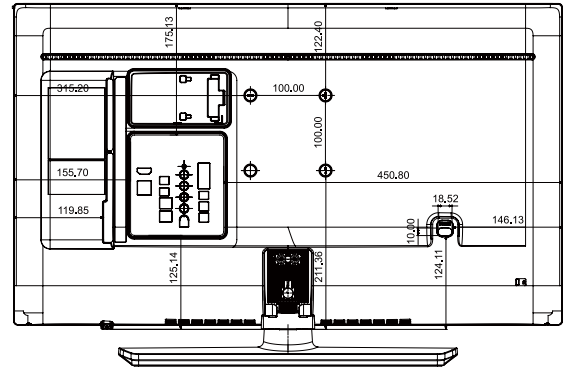

SPECIFICATIONS

HG32EE690DB