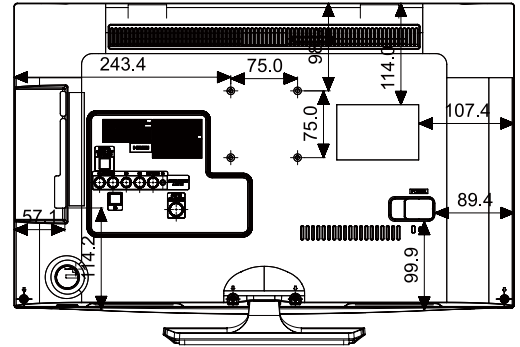

SPECIFICATIONS

HG24EE690AB

CONNECTORS

1. LAN
2. USB (5V 0.5A) / CLONING
3. COMMON INTERFACE
4. DIGITAL AUDIO OUT (OPTICAL)
5. HDMI IN1 (DVI)
6. HDMI IN1 (ARC)
7. HP-ID
8. DATA
9. RJP
10. PC/DVI AUDIO IN
11. PC IN
12. ANT IN