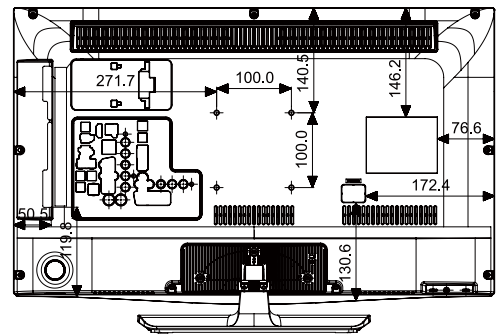

HG28EE690AB

CONNECTORS

1. AV IN
2. USB (5V 0.5A)
3. USB (HDD 1.0A) / CLONING
4. HDMI IN1
5. LAN
6. ANT IN
7. HDMI IN3 (DVI)
8. HDMI IN2 (ARC)
9. HP-ID
10. RJP
11. DIGITAL AUDIO OUT (OPTICAL)
12. PC IN
13. PC / DVI AUDIO IN
14. DATA
15. CLOCK
16. VARIABLE AUDIO OUT
17. VOL-CTRL