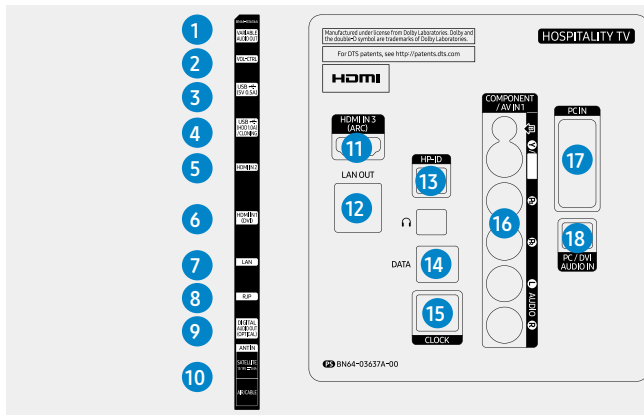

SPECIFICATIONS

HG32EE690DB