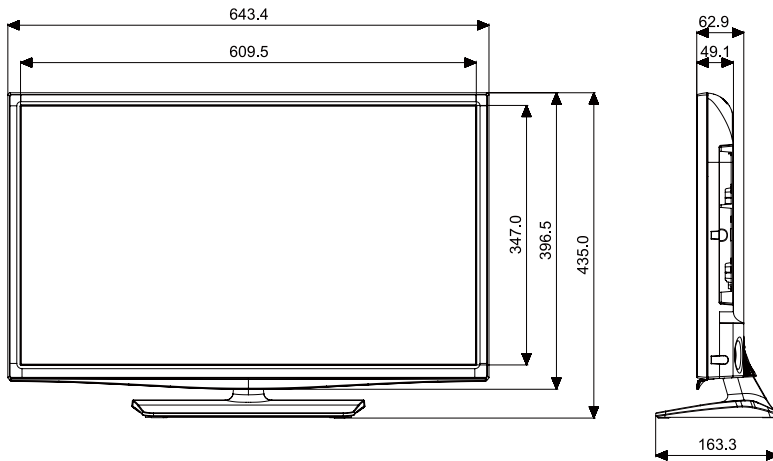

HG28EE690AB

CONNECTORS

1. AV IN
2. USB (5V 0.5A)
3. USB (HDD 1.0A) / CLONING
4. HDMI IN1
5. LAN
6. ANT IN
7. HDMI IN3 (DVI)
8. HDMI IN2 (ARC)
9. HP-ID
10. RJP
11. DIGITAL AUDIO OUT (OPTICAL)
12. PC IN
13. PC / DVI AUDIO IN
14. DATA
15. CLOCK
16. VARIABLE AUDIO OUT
17. VOL-CTRL