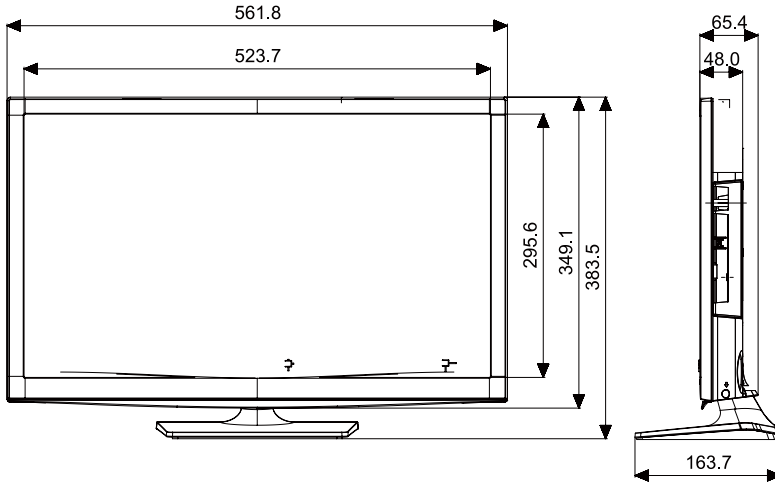

SPECIFICATIONS

HG24EE690AB

CONNECTORS

1. LAN
2. USB (5V 0.5A) / CLONING
3. COMMON INTERFACE
4. DIGITAL AUDIO OUT (OPTICAL)
5. HDMI IN1 (DVI)
6. HDMI IN1 (ARC)
7. HP-ID
8. DATA
9. RJP
10. PC/DVI AUDIO IN
11. PC IN
12. ANT IN