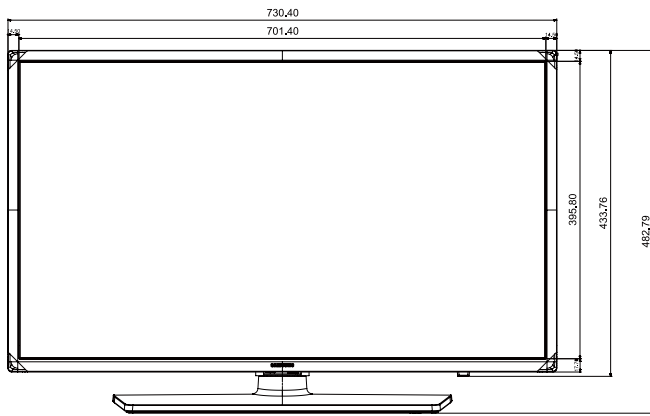

SPECIFICATIONS

HG32EE690DB