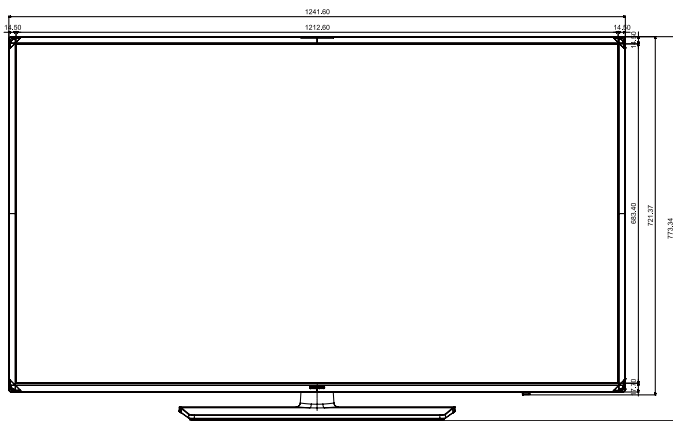

HG55EE690DB

CONNECTORS

1. VARIABLE AUDIO OUT	12. LAN OUT
2. VOL-CTRL	13. HP-ID
3. USB (5V 0.5A)	14. DATA
4. USB (HDD1.0A)/CLONING	15. CLOCK
5. HDMI IN2	16. COMPONENT / AV IN1
6. HDMI IN1 (DVI)	17. PC IN
7. LAN	18. PC / DVI AUDIO IN
8. RJP	
9. DIGITAL AUDIO OUT(OPTICAL)	
10. ANT IN (SATELLITE,AIR/CABLE)	
11. HDMI IN3 (ARC)