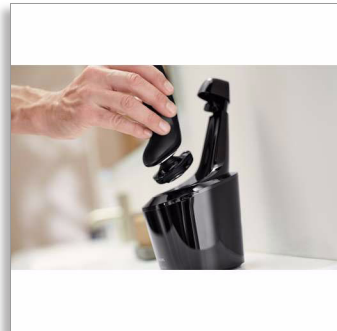

Philips
SmartClean system

Cleans, lubricates and charges
Includes 1 cartridge

SC51/51

SmartClean system keep your shaver like new

At the touch of a button, SmartClean system cleans, lubricates and charges your shaver, keeping it performing at its best every day.

Dual filter system

The Dual filter system and active lubrication leave your shaver up to 10 times cleaner than with water alone*.

Skin-friendly formula

The alcohol-free, skin-friendly formula gives you a fresh and hygienic shave, and it is designed to protect against skin irritation.