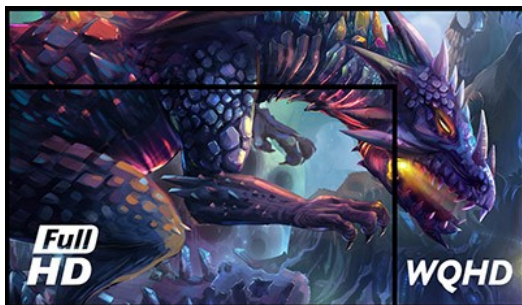

Silver Crow – enter a new dimension

The 27" G-MASTER GB2730QSU known as Silver Crow opens you to a whole new level of gaming experiences. As the 2560x1440 display offers 77% more on-screen space than a standard 1920x1080 Full HD monitor, the Silver Crow makes sure all the finest details are displayed with perfect image clarity. Nothing will skip your attention. The blue light reducer function along with the flicker free panel are the shield your eyes need to guarantee your vision remains well protected. Armed with FreeSync technology and 1ms response time the Silver Crow is ready to lead you into the toughest battles, leaving nothing to chance.

WQHD

With the 2560x1440 WQHD resolution offering 77% more on-screen space than a standard 1920x1080 full HD monitor, nothing skips your attention.

Freesync™ TECHNOLOGY

AMD FreeSync™ technology puts an end to choppy gameplay and broken frames with fluid, artifact-free performance at virtually any framerate.