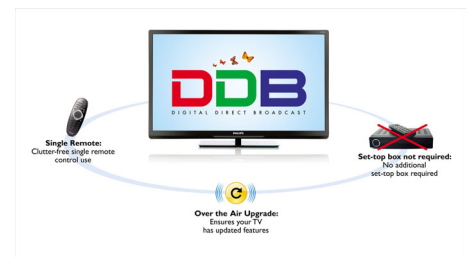

Clutter free-single remote

Watch TV with great ease with single remote use and no additional set-top box

3 HDMI inputs

"HDMI makes an uncompressed digital RGB connection from the source to the screen for the ultimate picture quality. HDMI uses HDCP copy protection. With 2 HDMI inputs on the back of the TV you can connect multiple HD sources, for instance an HD settop box, a Blu-ray player, and Game Console or Digital Camcorder.."