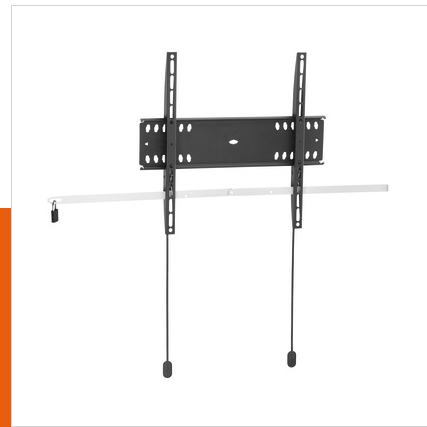

PFW 4500 Display wall mount fixed

Article number (SKU) 7045000
Colour Black

Key benefits

- Theft prevention
- TÜV certified
- Stylish design
- Easy to install

The PFW 4500 locking fixed wall mount helps protect large flat panel displays in public areas against theft. The PFW 4000 series is designed for public areas that cannot be continuously supervised. The Vogel's Autolock® mechanism securely locks the display in place, and the slim design creates a clean, elegant look. The PFW 4500 is suitable for 42 to 55 inch displays weighing up to 50 kg.

Vogel's Professional products are designed for quick and easy installation. The PFW 4500 wall mount features a unique wall plate that allows installers to very precisely compensate for drilling tolerances to ensure level mounting. Mounting hardware is included.

All products in the 4000 series feature Vogel's Autolock® for easy installation and maximum security. A solid security bar and padlock provide theft prevention while still allowing easy access to the display for servicing. All Vogel's products are TÜV5 certified for maximum safety.