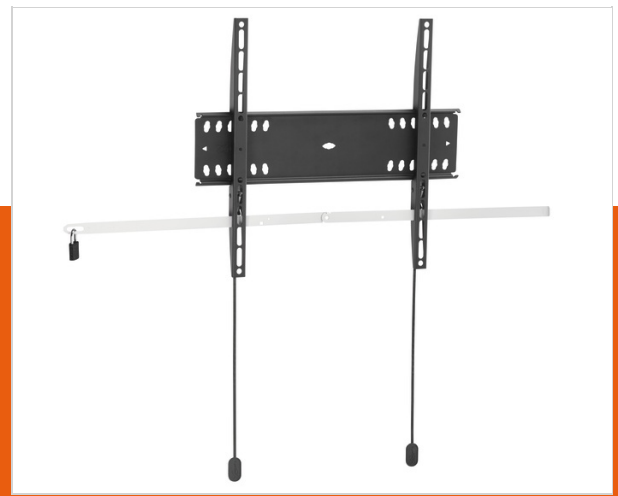

PFW 4500 Display wall mount fixed

Article number (SKU) 7045000
Colour Black

Key benefits

- Theft prevention
- TÜV certified
- Stylish design
- Easy to install

The PFW 4500 locking fixed wall mount helps protect large flat panel displays in public areas against theft. The PFW 4000 series is designed for public areas that cannot be continuously supervised. The Vogel's Autolock® mechanism securely locks the display in place, and the slim design creates a clean, elegant look. The PFW 4500 is suitable for 42 to 55 inch displays weighing up to 50 kg.

Vogel's Professional products are designed for quick and easy installation. The PFW 4500 wall mount features a unique wall plate that allows installers to very precisely compensate for drilling tolerances to ensure level mounting. Mounting hardware is included.

All products in the 4000 series feature Vogel's Autolock® for easy installation and maximum security. A solid security bar and padlock provide theft prevention while still allowing easy access to the display for servicing. All Vogel's products are TÜV5 certified for maximum safety.