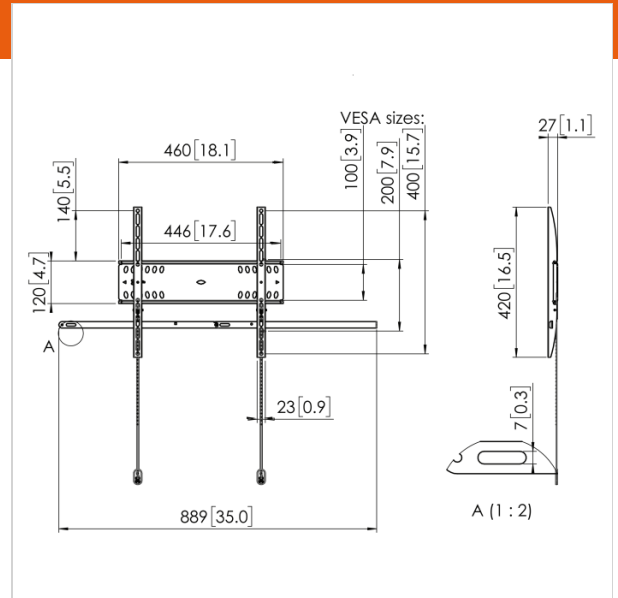

PFW 4500 Display wall mount fixed

Article number (SKU) 7045000
Colour Black

Key benefits

- Theft prevention
- TÜV certified
- Stylish design
- Easy to install

The PFW 4500 locking fixed wall mount helps protect large flat panel displays in public areas against theft. The PFW 4000 series is designed for public areas that cannot be continuously supervised. The Vogel's Autolock® mechanism securely locks the display in place, and the slim design creates a clean, elegant look. The PFW 4500 is suitable for 42 to 55 inch displays weighing up to 50 kg.

Vogel's Professional products are designed for quick and easy installation. The PFW 4500 wall mount features a unique wall plate that allows installers to very precisely compensate for drilling tolerances to ensure level mounting. Mounting hardware is included.

All products in the 4000 series feature Vogel's Autolock® for easy installation and maximum security. A solid security bar and padlock provide theft prevention while still allowing easy access to the display for servicing. All Vogel's products are TÜV5 certified for maximum safety.