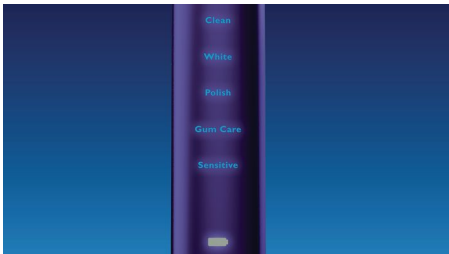

Provides a superior clean

- DiamondClean toothbrush head for Sonicare's best whitening
- Patented Sonicare toothbrush technology

Guides you to follow dental recommendations

- 5 modes: Clean, Whitening, Polish, Sensitive, Gum Care

Designed around you

- Illuminated display
- Three-week battery life
- Dual charging system

Highlights

DiamondClean brush head

DiamondClean toothbrush heads, Philips Sonicare's best whitening brush head, have diamond shaped bristles to effectively yet gently remove surface stains and scrape away plaque. Removes stain build up from coffee, tea, red wine, cigarettes and tobacco in just 1 week.

Five brushing modes

Includes the stain-removing White mode, clinically proven to whiten teeth in as little as one week.

Sonic technology

Drives fluid between the teeth and along the gumline for a powerful yet gentle clean.