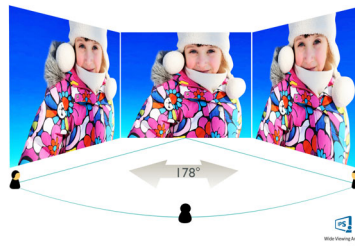

IPS technology

IPS displays use an advanced technology which gives you extra wide viewing angles of 178/178 degree, making it possible to view the display from almost any angle - even in 90 degree Pivot mode! Unlike standard TN panels, IPS displays gives you remarkably crisp images with vivid colors, making it ideal not only for Photos, movies and web browsing, but also for professional applications which demand color accuracy and consistent brightness at all times.

Crystalclear images

These latest Philips screens deliver Crystalclear, Quad HD 2560x1440 or 2560x1080 pixel images. Utilizing high performance panels with high density pixel count, enabled by high bandwidth sources like Displayport, HDMI, Dual link DVI, these new displays will make your images and graphics come alive. Whether you are demanding professional requiring extremely detailed information for CAD-CAM solutions, using 3D graphic applications or a financial wizard working on huge spreadsheets, Philips displays will give you Crystalclear images.