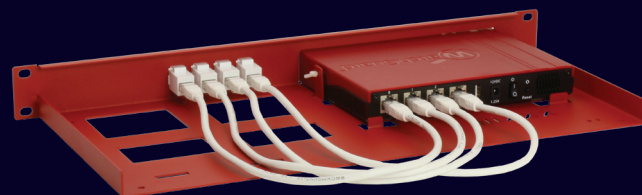

Product Line
WG-RACK

Type
RM-WG-T3

Supported Models **WATCHGUARD
FIREBOX T10
FIREBOX T15**

DIMENSIONS 1U

COLOR WatchGuard Red

PACKING DIMENSIONS 80 x 520 x 270 mm

3.14 x 20.47 x 10.63 in

PRODUCT DIMENSIONS 44 x 482 x 217 mm

(height x width x depth) 1.73 x 18.98 x 8.54 in

WatchGuard Appliance

ALL THE REASONS TO RACK YOUR APPLIANCE

- Rackmount.IT kits clean up your 19 inch rack and increase the reliability of your appliance.
- Easy 5-minute assembly in a 19 inch rack.
- Front facing network connections.
- Fixed appliance and power supply.
- Next to standard models, Rackmount.IT provides custom made kits in any color on project basis.