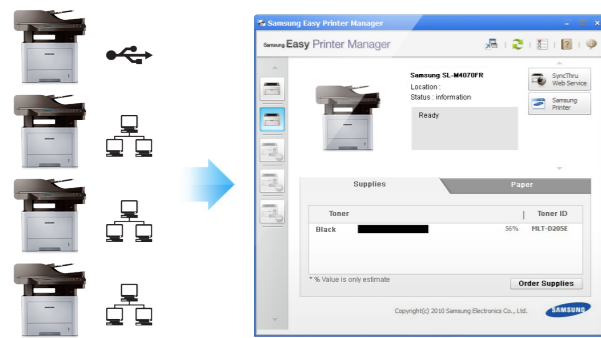

- Data encryption, Function Lock

With Samsung SyncThru™ Admin, businesses can administer, operate and manage print jobs securely.

Simplify print jobs with easy security management.

Streamline printing with ease-of-use design

Easy Printer Manager

Easy Printer Manager helps companies remotely control settings, such as the One Touch Eco Button features, and copy, scan and fax settings. Multiple devices can be monitored and managed using Easy Printer Manager. Businesses can also monitor printer status, such as error messages, including paper empty, toner empty and paper jam alerts.