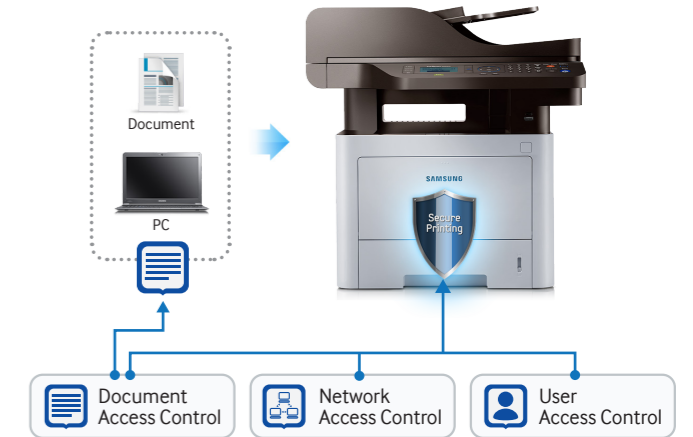

Enterprise-level document security

Businesses produce and print numerous official documents including confidential information, which requires high security on the printing jobs. ProXpress M4070 | 3870 | 3370 series offer greater control of user, document and network access with Samsung SyncThru™ Admin at the enterprise security level.