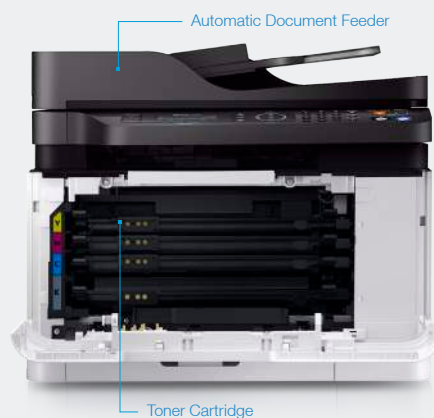

Automatic Document Feeder

Toner Cartridge

Samsung Xpress SL-C480FW

Buy Genuine Samsung Toner | Real Savings. Certified Eco-Technology.

Specifications

Item	Samsung C480	Samsung C480W	Samsung C480FN	Samsung C480FW	
Multifunction	3 in 1 (Print, Copy, Scan)		4 in 1 (Print, Copy, Scan, Fax)		
Speed (A4, Mono/Color)			18/4 ppm		
First Print Out Time (FPOT) (Ready, Mono/Color)			14/26 sec		
Resolution	Print	Optical 600 x 600 dpi Enhanced 2,400 x 600 dpi			
	Scan	N/A	Optical 600 x 600 dpi (ADF) Optical 1,200 x 1,200 dpi (Platen) Enhanced 4,800 x 4,800 dpi		
Emulation	SPL-C / PCL-5c/6 / PS3		SPL-C / PCL-5c/6 / PS3 / URF / PWG / PCLm		
Duplex			Manual		
ADF	N/A		40-sheet		
Paper Capacity	Input	150-sheet			
	MP	N/A			
	Output	50-sheet			
General	Processor	800 MHz (A2000)			
	Memory	128 MB			
	Operational Panel	2-line LCD			
	Key / Button	9 EA	13 EA	32 EA	
	Interface (Connectivity)	High-speed USB 2.0	High-speed USB 2.0, USB Host, Ethernet, Wireless, NFC	High-speed USB 2.0 USB Host, Ethernet	High-speed USB 2.0, USB Host, Ethernet, Wireless, NFC
Wireless	No	Yes	No	Yes	
Size (W x D x H, except paper tray)	406 x 362 x 288.6 mm (16" x 14.3" x 11.4") (except paper tray)		406 x 362 x 333 mm (16" x 14.3" x 13.1") (except paper tray)		
Toner Mono/Color (Initial)			1.5 K / 1 K (0.7 K / 0.5 K)		
TEC (Kwh/Week)	1.1 (110V/220V)		1.3 (110V/220V)	1.5 (110V/220V)	

© Copyright 2018 HP Development Company, L.P. The information contained herein is subject to change without notice. The only warranties for HP products and services are set forth in the express warranty statements accompanying such products and services. Nothing shall be construed as constituting an additional warranty. HP shall not be liable for technical or editorial errors or omissions contained herein. All other trademarks are property of their respective owners.

AirPrint is a trademark of Apple Inc., registered in the U.S. and other countries. Android and Google Cloud Print are trademarks of Google Inc. iOS is a trademark of Cisco registered in the United States and certain other countries and used with permission by Apple. Microsoft and Windows are registered trademarks of Microsoft Corporation in the United States and/or other countries.