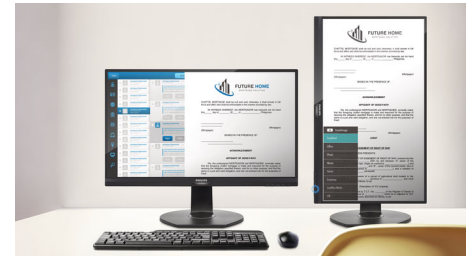

EasyRead mode

EasyRead mode for a paper-like reading experience