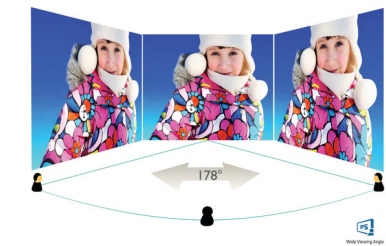

EasyRead mode

EasyRead mode for a paper-like reading experience

IPS technology

IPS displays use an advanced technology which gives you extra wide viewing angles of 178/178 degree, making it possible to view the display from almost any angle - even in 90 degree Pivot mode! Unlike standard TN panels, IPS displays gives you remarkably crisp images with vivid colors, making it ideal not only for Photos, movies and web browsing, but also for professional applications which demand color accuracy and consistent brightness at all times.

Specifications

Picture/Display

- LCD panel type: IPS technology
- Backlight type: W-LED system
- Panel Size: 23.8 inch / 60.5 cm
- Display Screen Coating: Anti-Glare, 3H, Haze 25%
- Effective viewing area: 527 x 296.5 mm
- Aspect ratio: 16:9
- Optimum resolution: 1920 x 1080 @ 60Hz
- Pixel Density: 93 PPI
- Response time (typical): 5 ms (Gray to Gray)*
- Brightness: 250 cd/m²
- Contrast ratio (typical): 1,000:1
- SmartContrast: 20,000,000:1
- Pixel pitch: 0.275 x 0.275 mm
- Viewing angle: 178° (H) / 178° (V), @ C/R > 10
- Flicker-free
- Picture enhancement: SmartImage
- Display colors: 16.7 M
- Color gamut (typical): NTSC 85%*, sRGB 102%*
- Scanning Frequency: 30 - 83 kHz (H) / 56 - 76 Hz (V)
- sRGB
- LowBlue Mode
- EasyRead