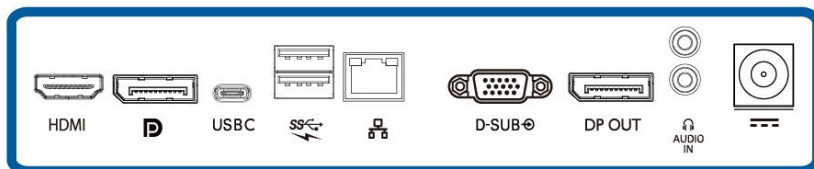

- Height adjustment: 150 mm
- Pivot: 90 degree
- Swivel: -175/175 degree
- Tilt: -5/30 degree

Power

- ECO mode: 11.8 W (typ.)
- On mode: 15.4 W (typ.) (EnergyStar 7.0 test method)
- Standby mode: <0.7 W (typ.)
- Off mode: <0.3 W (typ.)
- Energy Label Class: A
- Power LED indicator: Operation - White, Standby mode- White (blinking)
- Power supply: External, 100-240VAC, 50-60Hz

Dimensions

- Product with stand(max height): 541 x 527 x 257 mm
- Product without stand (mm): 541 x 332 x 57 mm
- Packaging in mm (WxHxD): 603 x 492 x 224 mm

Weight

- Product with stand (kg): 5.72 kg
- Product without stand (kg): 3.29 kg
- Product with packaging (kg): 8.94 kg

Operating conditions

- Temperature range (operation): 0°C to 40°C °C
- Temperature range (storage): -20°C to 60°C °C
- Relative humidity: 20%-80 %
- Altitude: Operation: +12,000ft (3,658m), Non-operation: +40,000ft (12,192m)
- MTBF (demonstrated): 70,000 hrs (excluded backlight)

Sustainability

- Environmental and energy: EnergyStar 7.0, PowerSensor, EPEAT Gold*, TCO edge, RoHS
- Recyclable packaging material: 100 %

- Post consumer recycled plastic: 85%
- Specific Substances: PVC / BFR free housing, Mercury free, Lead free

Compliance and standards

- Regulatory Approvals: CE Mark, FCC Class B, SEMKO, cETLus, CU-EAC, TCO edge, TUV Ergo, TUV/GS, EPA, WEEE, UKRAINIAN, ICES-003, RCM, VCCI

Cabinet

- Front bezel: Black
- Rear cover: Black
- Foot: Black
- Finish: Texture

I/O back panel connector diagram

Issue date 2019-03-11

Version: 3.0.1

12 NC: 8670 001 48755
EAN: 87 12581 74822 7

© 2019 Koninklijke Philips N.V.
All Rights reserved.

Specifications are subject to change without notice.
Trademarks are the property of Koninklijke Philips N.V.
or their respective owners.

www.philips.com

* "IPS" word mark / trademark and related patents on technologies belong to their respective owners.
* For Video transmission via USB-C, your Notebook/device must support USB-C DP Alt mode
* For USB-C power and charging function, your Notebook/device must support USB-C standard Power Delivery specifications. Please check with your Notebook user manual or manufacturer for more details.
* Activities such as screen sharing, on-line streaming video and audio over the Internet can impact your network performance. Your hardware, network bandwidth and its performance will determine overall audio and video quality.
* NTSC Area based on CIE1976
* sRGB Area based on CIE 1931
* Response time value equal to SmartResponse
* EPEAT Gold or Silver is valid only where Philips registers the product. Please visit www.epeat.net for registration status in your country.
* The notebook, keyboard, mouse as shown are for illustration purpose only, not included in the product.
* The monitor may look different from feature images.