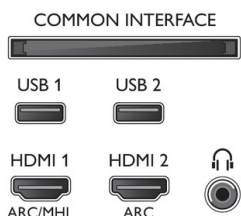

Colour & Finish

- TV Front: Metallic Silver

Accessories

- Included accessories: Remote Control, 2 x AA Batteries, Power cord, Mini-jack to L/R cable, Mini-jack to YPbPr cable, Quick start guide, Legal and safety brochure, Tabletop stand

Connections

Side

Bottom

Issue date 2018-12-12

Version: 8.0.1

12 NC: 8670 001 51818
EAN: 87 18863 01518 6

© 2018 Koninklijke Philips N.V.
All Rights reserved.

Specifications are subject to change without notice.
Trademarks are the property of Koninklijke Philips N.V.
or their respective owners.