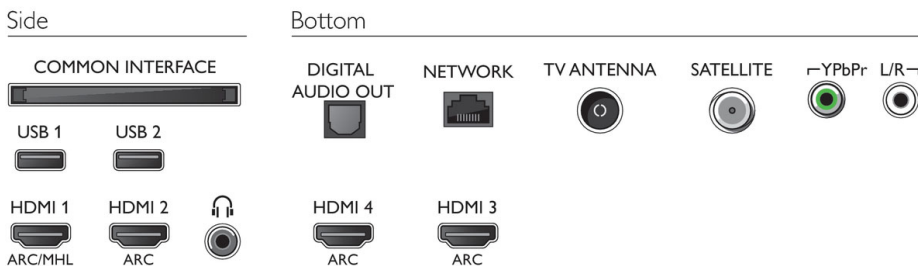

Connections

Issue date 2019-01-18

Version: 10.0.1

12 NC: 8670 001 51807
EAN: 87 18863 01510 0

© 2019 Koninklijke Philips N.V.
All Rights reserved.

Specifications are subject to change without notice.
Trademarks are the property of Koninklijke Philips N.V.
or their respective owners.

www.philips.com

- EPG and actual visibility (up to 8 days) is country- and operator-dependent.
- Android App offerings vary per country. For more details please visit your local Google Play Store.
- Energy consumption in kWh per year based on the power consumption of the television operating 4 hours per day for 365 days. The actual energy consumption will depend on how the television is used.
- The TV supports DVB reception for 'Free to air' broadcast. Specific DVB operators may not be supported. An up to date list can be found in the FAQ section of the Philips support website. For some operators Conditional Access and subscription are required. Contact your operator for more information.
- Philips TV Remote app and related functionalities vary per TV model, operator and country, as well as smart device model and OS. For more details please visit: www.philips.com/TVRemoteapp.
- Smart TV app availability varies per TV model and country. For more details please visit: www.philips.com/smarttv.
- USB recording for digital channels only, recordings may be limited by broadcast copy protection (CI+). Country and channel restrictions may apply.
- Please note that your Amazon Apps may not always be available in your country. (Currently Amazon apps works only in the UK, Germany and Austria)
- This television contains lead only in certain parts or components where no technology alternatives exist in accordance with existing exemption clauses under the RoHS Directive.
- Google Assistant built in will come as a software update for 2018 Android TVs.
- Its functionality is subject to ChromeCast built-in apps and smart devices. For more details, please visit ChromeCast built-in product pages.