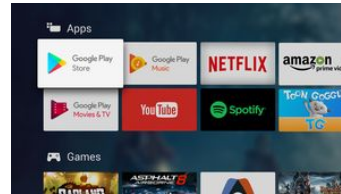

TV Content

Go beyond traditional TV programming with Google Play Store and Philips App Gallery. Experience endless movies, TV, music, apps and games online. More to love.

Specifications

Please note that this is a pre-sales leaflet. The contents of this leaflet reflect the best of our knowledge per date and country mentioned above. The contents of this leaflet are subject to change without notice. Philips does not accept any liability as to the contents of this leaflet.

Ambilight

Ambilight Version	3 sided
Ambilight Features	Built-in Ambilight+hue Ambilight Music Game Mode Wall colour adaptive Lounge mode

Picture/Display

Display	4K Ultra HD LED
Diagonal screen size (inch)	65 inch
Diagonal screen size (metric)	164 cm
Diagonal screen size (inch)	65 inch
Panel resolution	3840 x 2160

Aspect ratio	16:9
Pixel engine	P5 Perfect Picture Engine
Picture enhancement	Ultra Resolution Micro Dimming Pro 1600 PPI

Android

OS	Android™ 8.0 (Oreo)
Pre-installed apps	Google Play Movies* Google Play Music* Google Search YouTube
Memory size	16 GB

Smart TV Features

User Interaction	MultiRoom Client and Server