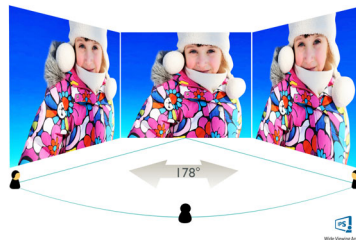

IPS technology

IPS displays use an advanced technology which gives you extra wide viewing angles of 178/178 degree, making it possible to view the display from almost any angle. Unlike standard TN panels, IPS displays gives you remarkably crisp images with vivid colors, making it ideal not only for Photos, movies and web browsing, but also for professional applications which

demand color accuracy and consistent brightness at all times.