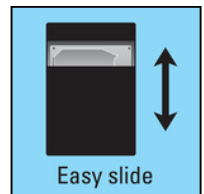

USB 3.0 to SATA Box 2.5"

Item no.:

133-89

EAN:

The Sandberg USB 3.0 to SATA Box 2.5" allows you to connect a SATA hard drive externally to your computer. The hard drive is easy and quick to fit into the box, meaning you can use it within minutes.

More information:
 www.sandberg.world

Sandberg USB 3.0 to SATA Box 2.5"

Specifications

ABS plastic case
Screwless design
Supports 2.5" SATA hard disks of any capacity (max. 9.5 mm height)
USB 3.0 interface (Supports data rate up to 5 Gbit/sec)
External connector: 1 USB 3.0 micro B female
Internal connectors: SATA connectors for data and power signals
1 Status LED