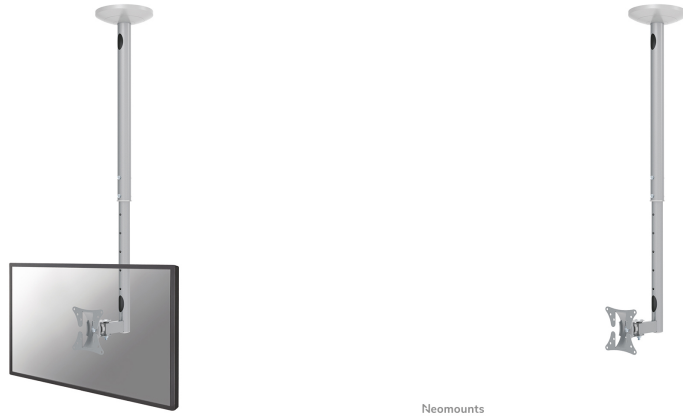

FUNCTIONALITY

Type	Tilt Swivel Full motion
Height adjustment	60-85 cm
Depth adjustment	13 cm
Tilt (degrees)	40°
Swivel (degrees)	180°
Adjustment type	Manual

INFORMATION

Color	Silver
Main material	Steel
Warranty	5 year
EAN code	8717371442385

Neomounts TV/Monitor Ceiling Mount for 10"-30" Screen, Height Adjustable - Silver

The Neomounts ceiling mount, model FPMA-C050SILVER is a tilt- and swivel ceiling mount for flat screens up to 30". This mount is a great choice for space saving placement or when wall mounting and floor placement is not an option.

Neomounts versatile tilt (40°) and swivel (180°) technology allows the mount to change to any viewing angle to fully benefit from the capabilities of the flat screen. The support is easily height adjustable from 50 to 85 centimetres. An innovative cable management conceals and routes cables from ceiling to TV. Hide your cables in the column to keep it nice and tidy.

Neomounts FPMA-C050SILVER has two pivot points and is suitable for screens up to 30" (76 cm). The weight capacity of this product is 20 kg. The ceiling mount is suitable for screens that meet VESA hole pattern 50x50 or 100x100mm. Different hole patterns can be covered using Neomounts VESA adapter plates.