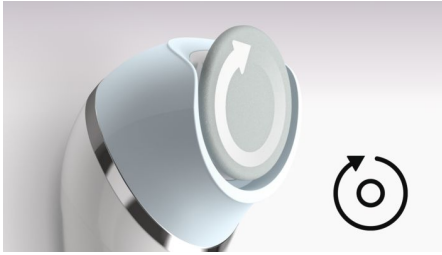

Easy and effortless use

- Unique rotating disc for smooth feet from heel to toe
- Award-winning handle design
- Wet and Dry for use in and out of the shower
- Rechargeable

Beautiful skin

- Gentle treatment for your skin

Thorough results

- Choose the right speed according to your needs
- For best results, replace disc every six months

asimpleswitch.com

Highlights

Unique rotating disc

The unique rotating disc with ultra-precision edge gives you smooth feet from heel to toe. The rotating disc and precision edge allows you to remove callus in a precise, effortless and gentle way for both large and smaller areas.