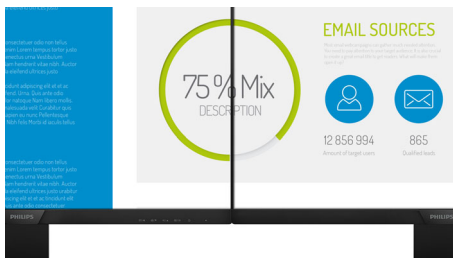

UltraNarrow Border

The new Philips displays feature ultra-narrow borders which allow for minimal distractions

and maximum viewing size. Especially suited for multi-display or tiling setup like gaming, graphic design and professional applications, the ultra-narrow border display gives you the feeling of using one large display.