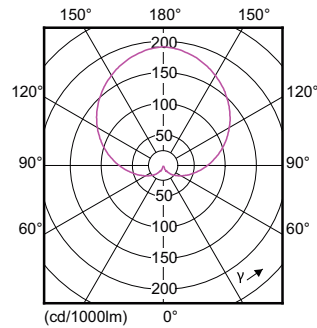

### Product data

General Information		Lamp Current (Nom)	
Cap-Base	E27 [ E27]	Wattage Equivalent	48 mA
Nominal Lifetime (Nom)	15000 h	Starting Time (Nom)	40 W
Switching Cycle	50000X	Warm Up Time to 60% Light (Nom)	0.5 s
Technical Type	5-40W	Power Factor (Nom)	0.5
		Voltage (Nom)	220-240 V
Light Technical		Temperature	
Color Code	840 [ CCT of 4000K]	T-Case Maximum (Nom)	80 °C
Beam Angle (Nom)	200 °		
Luminous Flux (Nom)	470 lm	Controls and Dimming	
Luminous Flux (Rated) (Nom)	470 lm	Dimmable	No
Color Designation	Cool White (CW)	Mechanical and Housing	
Correlated Color Temperature (Nom)	4000 K	Bulb Finish	Frosted
Luminous Efficacy (Rated) (Nom)	94.00 lm/W	Approval and Application	
Color Consistency	<6	Energy Efficiency Label (EEL)	A+
Color Rendering Index (Nom)	80	Energy Consumption kWh/1000 h	5 kWh
LLMF At End Of Nominal Lifetime (Nom)	70 %		
Operating and Electrical			
Input Frequency	50 to 60 Hz		
Power (Rated) (Nom)	5 W		

## Dimensional drawing

Entrybulb 230V 6W-40W 470lm 4000K E27 ND

Product	D	C
CorePro LEDbulb ND 5-40W A60 E27 840	60 mm	110 mm

## Photometric data

A60 /840 FR