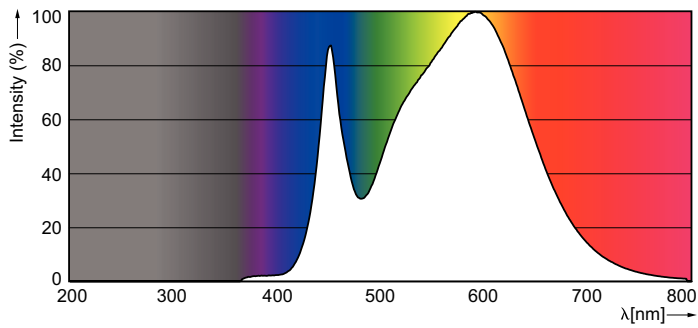

Photometric data

A60 /840 FR