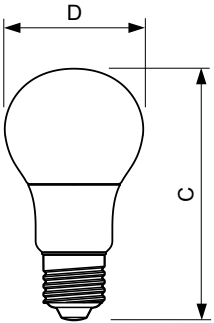

### Product data

General Information		Lamp Current (Nom)	
Cap-Base	E27 [ E27]	Wattage Equivalent	48 mA
Nominal Lifetime (Nom)	15000 h	Starting Time (Nom)	40 W
Switching Cycle	50000X	Warm Up Time to 60% Light (Nom)	0.5 s
Technical Type	5-40W	Power Factor (Nom)	0.5
		Voltage (Nom)	220-240 V
Light Technical		Temperature	
Color Code	840 [ CCT of 4000K]	T-Case Maximum (Nom)	80 °C
Beam Angle (Nom)	200 °		
Luminous Flux (Nom)	470 lm	Controls and Dimming	
Luminous Flux (Rated) (Nom)	470 lm	Dimmable	No
Color Designation	Cool White (CW)	Mechanical and Housing	
Correlated Color Temperature (Nom)	4000 K	Bulb Finish	Frosted
Luminous Efficacy (Rated) (Nom)	94.00 lm/W	Approval and Application	
Color Consistency	<6	Energy Efficiency Label (EEL)	A+
Color Rendering Index (Nom)	80	Energy Consumption kWh/1000 h	5 kWh
LLMF At End Of Nominal Lifetime (Nom)	70 %		
Operating and Electrical			
Input Frequency	50 to 60 Hz		
Power (Rated) (Nom)	5 W		

## Dimensional drawing

Entrybulb 230V 6W-40W 470lm 4000K E27 ND

Product	D	C
CorePro LEDbulb ND 5-40W A60 E27 840	60 mm	110 mm