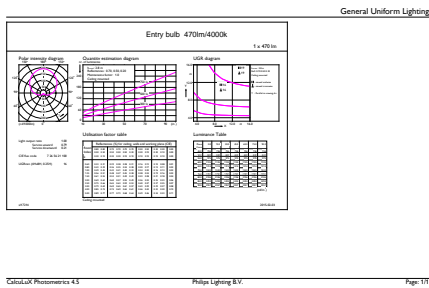

Photometric data

A60 /840 FR