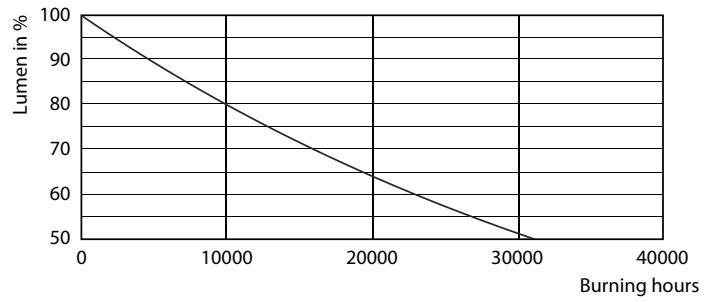

Product data

General Information		Lamp Current (Nom)	
Cap-Base	E27 [E27]	Wattage Equivalent	75 W
Nominal Lifetime (Nom)	15000 h	Starting Time (Nom)	0.5 s
Switching Cycle	50000X	Warm Up Time to 60% Light (Nom)	0.5 s
Technical Type	11-75W	Power Factor (Nom)	0.7
		Voltage (Nom)	220-240 V
Light Technical		Temperature	
Color Code	827 [CCT of 2700K]	T-Case Maximum (Nom)	85 °C
Beam Angle (Nom)	150 °		
Luminous Flux (Nom)	1055 lm	Controls and Dimming	
Luminous Flux (Rated) (Nom)	1055 lm	Dimmable	Yes
Color Designation	Warm White (WW)	Mechanical and Housing	
Correlated Color Temperature (Nom)	2700 K	Bulb Finish	Frosted
Luminous Efficacy (Rated) (Nom)	95.91 lm/W	Approval and Application	
Color Consistency	<6	Energy Efficiency Label (EEL)	A+
Color Rendering Index (Nom)	80	Energy Consumption kWh/1000 h	11 kWh
LLMF At End Of Nominal Lifetime (Nom)	70 %		
Operating and Electrical			
Input Frequency	50 to 60 Hz		
Power (Rated) (Nom)	11 W		

Photometric data

CorePro LEDbulb 100W B22 827 FR A67

CorePro LEDbulb 75W B22 827 FR A60

CorePro LEDbulbs

Lifetime

LEDbulb 60W E14 827 FR B38

LEDbulb 60W E14 827 FR B38