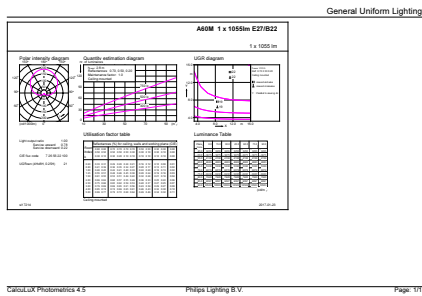

Photometric data

CorePro LEDbulb 100W B22 827 FR A67