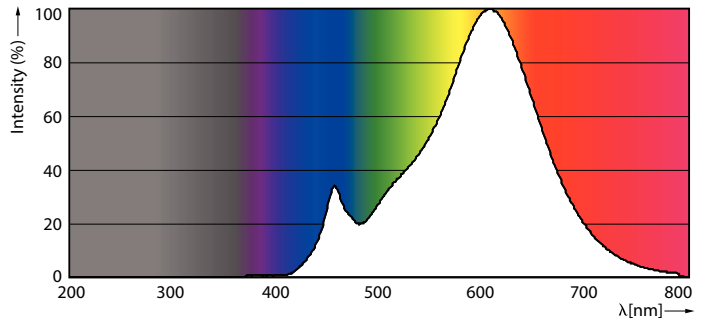

Photometric data

CorePro LEDbulb 100W B22 827 FR A67