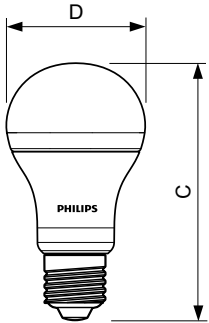

CorePro LEDbulbs

CorePro LEDbulb D 11-75W A60 E27 827

CorePro LEDbulbs are compatible with existing fixtures with an E27 or B22 holder and are designed for retrofit replacement of incandescent bulbs. They deliver huge energy savings and minimize maintenance cost. The CorePro LED bulb is the perfect bulb for your basic lighting needs. It provides the beautiful light and dependable performance you expect from LED at an affordable price.

Product data

General Information		Lamp Current (Nom)	
Cap-Base	E27 [E27]	Wattage Equivalent	75 W
Nominal Lifetime (Nom)	15000 h	Starting Time (Nom)	0.5 s
Switching Cycle	50000X	Warm Up Time to 60% Light (Nom)	0.5 s
Technical Type	11-75W	Power Factor (Nom)	0.7
		Voltage (Nom)	220-240 V
Light Technical		Temperature	
Color Code	827 [CCT of 2700K]	T-Case Maximum (Nom)	85 °C
Beam Angle (Nom)	150 °		
Luminous Flux (Nom)	1055 lm	Controls and Dimming	
Luminous Flux (Rated) (Nom)	1055 lm	Dimmable	Yes
Color Designation	Warm White (WW)	Mechanical and Housing	
Correlated Color Temperature (Nom)	2700 K	Bulb Finish	Frosted
Luminous Efficacy (Rated) (Nom)	95.91 lm/W	Approval and Application	
Color Consistency	<6	Energy Efficiency Label (EEL)	A+
Color Rendering Index (Nom)	80	Energy Consumption kWh/1000 h	11 kWh
LLMF At End Of Nominal Lifetime (Nom)	70 %		
Operating and Electrical			
Input Frequency	50 to 60 Hz		
Power (Rated) (Nom)	11 W		

Numerator - Packs per outer box	10
Material Nr. (12NC)	929001352702
Net Weight (Piece)	0.060 kg

Dimensional drawing

A60M 230V 11-75W 1055lm 2.2-2.7KK E27 D

Product	D	C
CorePro LEDbulb D 11-75W A60 E27 827	60 mm	110 mm