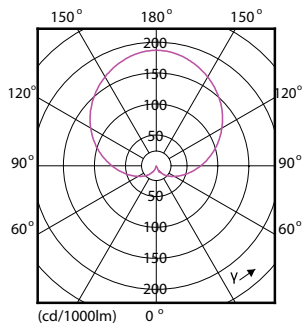

CorePro LEDbulb 75W B22 827 FR A60