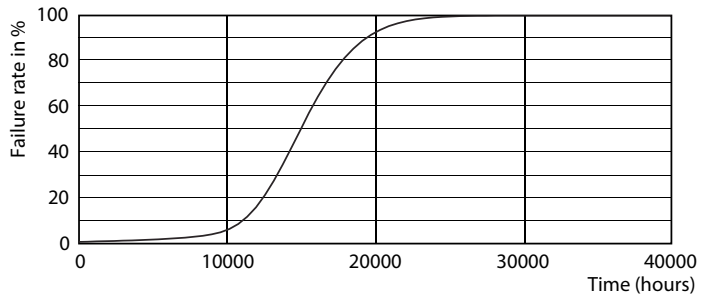

Product data

General Information		Lamp Current (Nom)	
Cap-Base	E27 [E27]	Wattage Equivalent	75 W
Nominal Lifetime (Nom)	15000 h	Starting Time (Nom)	0.5 s
Switching Cycle	50000X	Warm Up Time to 60% Light (Nom)	0.5 s
Technical Type	11-75W	Power Factor (Nom)	0.7
		Voltage (Nom)	220-240 V
Light Technical		Temperature	
Color Code	827 [CCT of 2700K]	T-Case Maximum (Nom)	85 °C
Beam Angle (Nom)	150 °		
Luminous Flux (Nom)	1055 lm	Controls and Dimming	
Luminous Flux (Rated) (Nom)	1055 lm	Dimmable	Yes
Color Designation	Warm White (WW)	Mechanical and Housing	
Correlated Color Temperature (Nom)	2700 K	Bulb Finish	Frosted
Luminous Efficacy (Rated) (Nom)	95.91 lm/W	Approval and Application	
Color Consistency	<6	Energy Efficiency Label (EEL)	A+
Color Rendering Index (Nom)	80	Energy Consumption kWh/1000 h	11 kWh
LLMF At End Of Nominal Lifetime (Nom)	70 %		
Operating and Electrical			
Input Frequency	50 to 60 Hz		
Power (Rated) (Nom)	11 W		

Photometric data

CorePro LEDbulb 100W B22 827 FR A67

CorePro LEDbulb 75W B22 827 FR A60

CorePro LEDbulbs

Lifetime

LEDbulb 60W E14 827 FR B38

LEDbulb 60W E14 827 FR B38