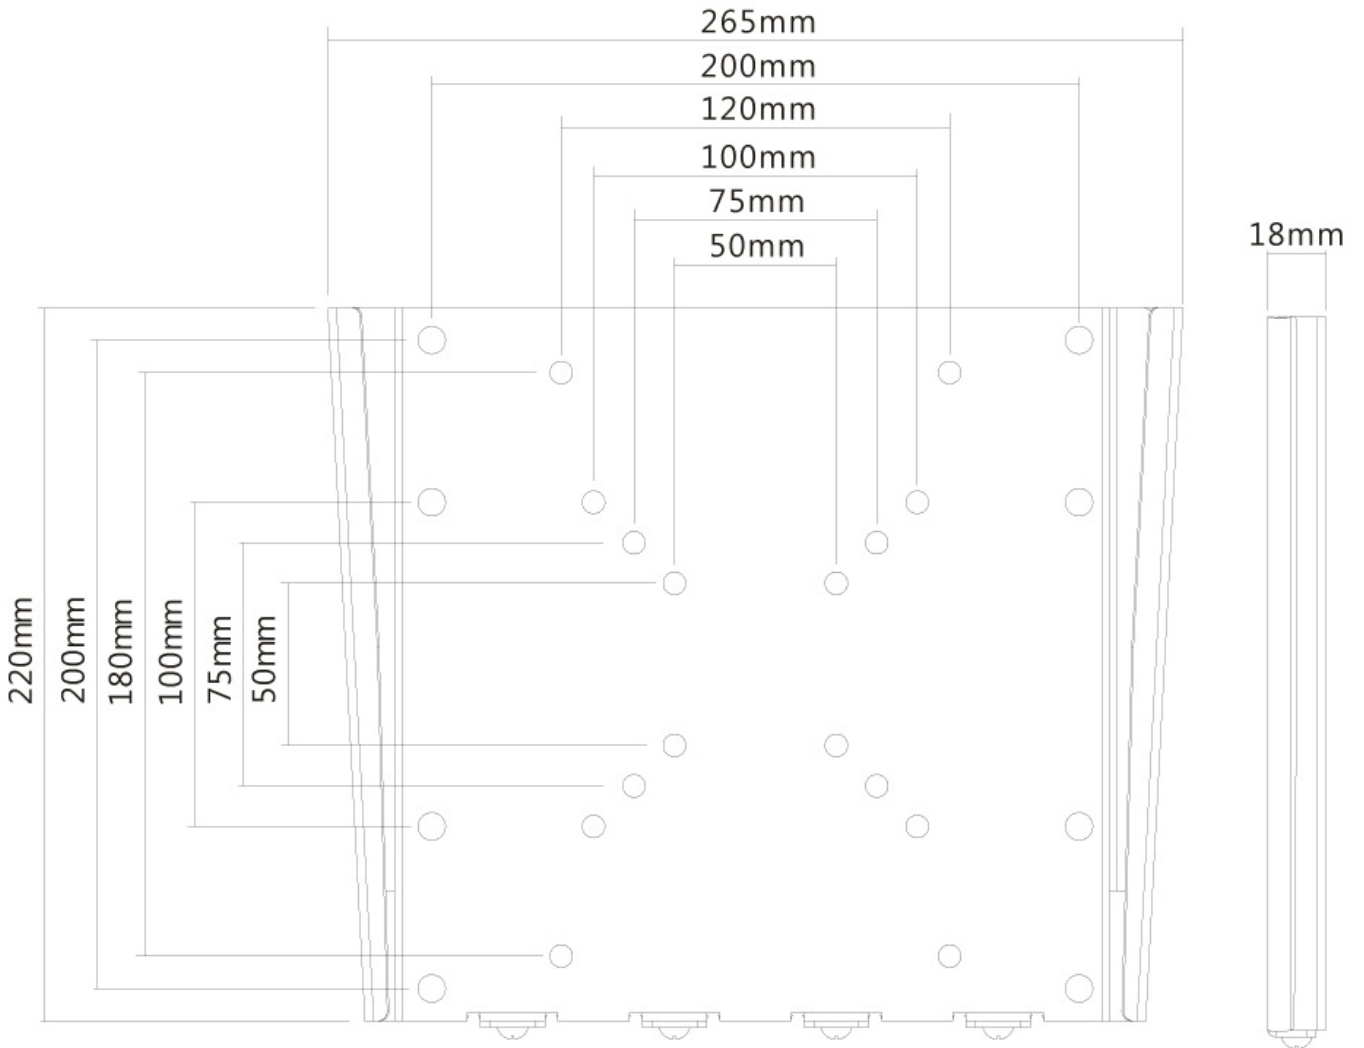

FPMA-W110

NEOMOUNTS TV WALL MOUNT

Neomounts