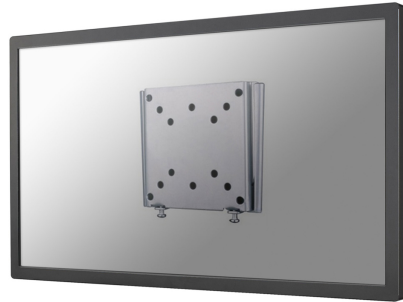

FPMA-W25

NEOMOUNTS TV/MONITOR WALL MOUNT

SPECIFICATIONS

GENERAL

Min. screen size*	10 inch
Max. screen size*	30 inch
Min. weight	0 kg (per screen)
Max. weight	30 kg (per screen)
Screens	1
VESA minimum	50x50 mm
VESA maximum	100x100 mm
Distance to wall	1,5 cm

FUNCTIONALITY

Type	Fixed
Adjustment type	None

INFORMATION

Color	Silver
Main material	Steel
Warranty	5 year
EAN code	8717371441319

*Please note: The inch sizes stated are just an indication, combined with the weight and VESA sizes. The maximum weight and VESA size are absolute restrictions for the products and should not be exceeded.

Neomounts

Neomounts

Neomounts TV/Monitor Ultrathin Wall Mount (fixed) for 10"-30" Screen - Silver

The Neomounts wall mount, model FPMA-W25 is a fixed wall mount for flat screens up to 30". This mount is a great choice when you want the ultimate viewing flexibility with your flat screen. Depth of this mount is 1,5 centimetres.

Neomounts FPMA-W25 is suitable for screens up to 30" (76 cm). The weight capacity of this product is 30 kg each screen. The wall mount is suitable for screens that meet VESA hole pattern 50x50 to 100x100mm. Different hole patterns can be covered using Neomounts VESA adapter plates.