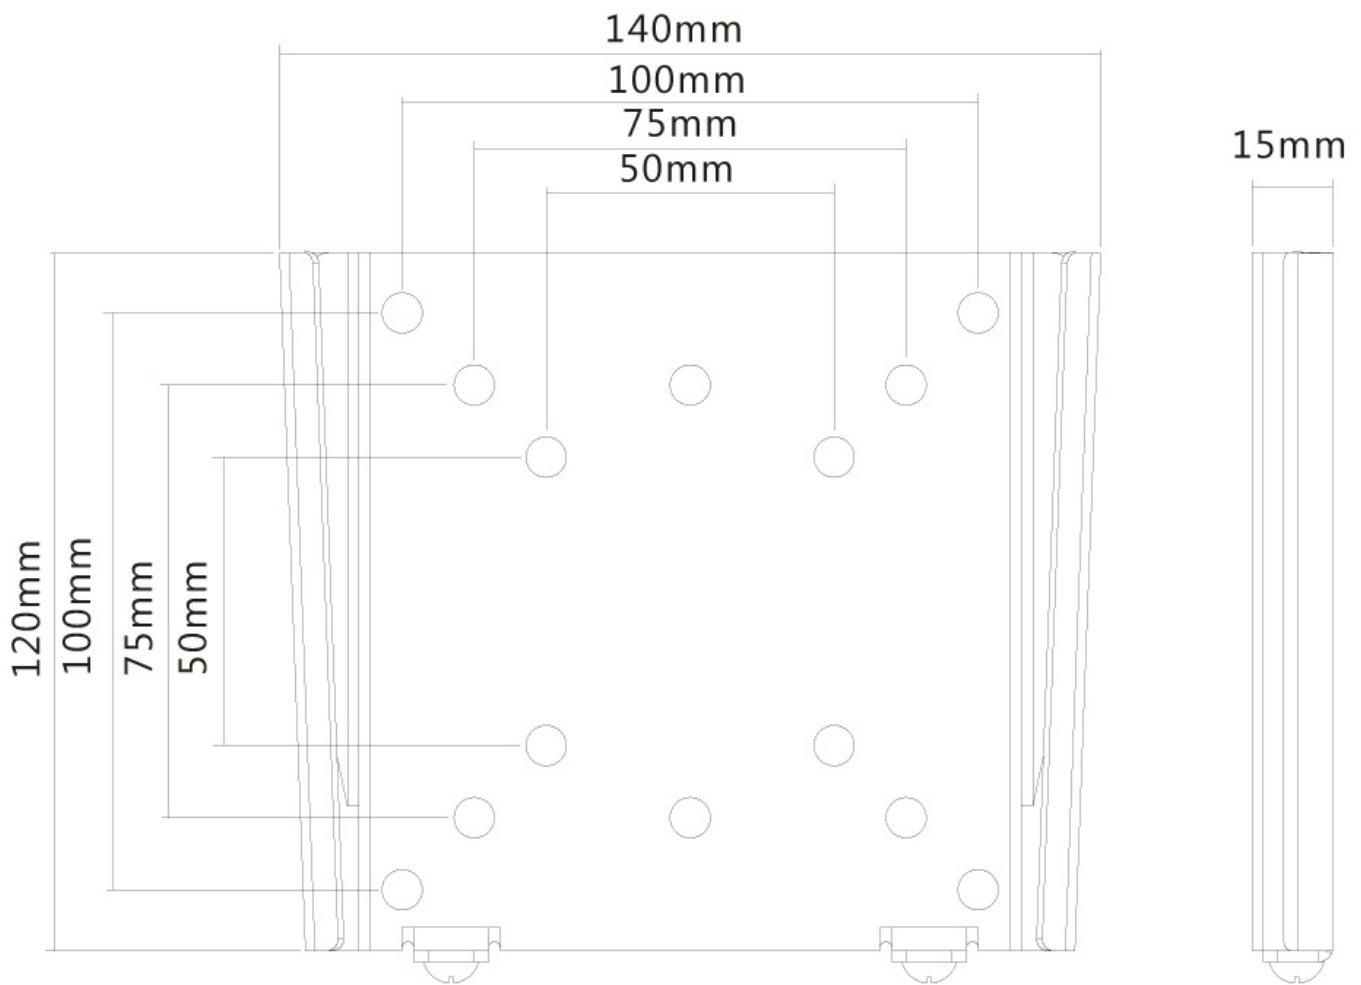

FPMA-W25

NEOMOUNTS TV/MONITOR WALL MOUNT

Neomounts