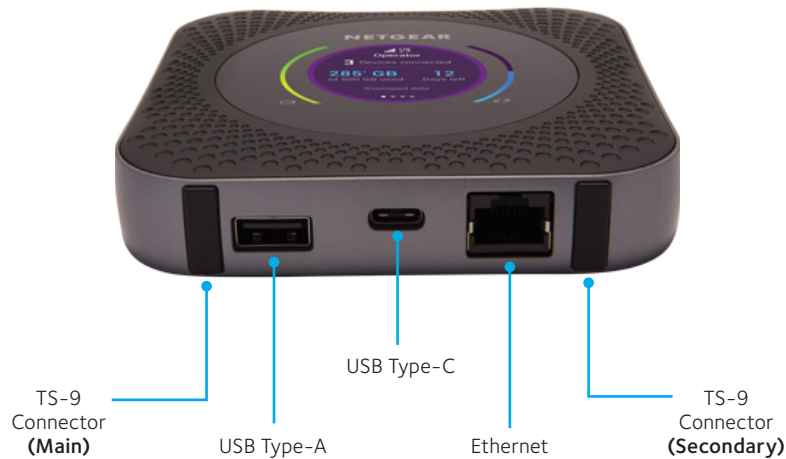

External Display

- 2.4" LCD panel

Battery Life

- All day & Night – 5040mAh battery for all day use

External Ports

- Ethernet Port
- USB-C Port
- Dual TS-9 external 3G/4G antennas connectors

Package Contents

- NETGEAR Nighthawk M1 Mobile Router
- Removable Lithium Ion (Li-ion) Battery
- AC charger and USB Type-C cable
- Quick Start Guide

NETGEAR® Nighthawk®

Nighthawk® M1 Mobile Router

Data Sheet

As your ultimate travel router, the Nighthawk M1 Mobile Router is a **premium mobile WiFi router**, plus **MORE**